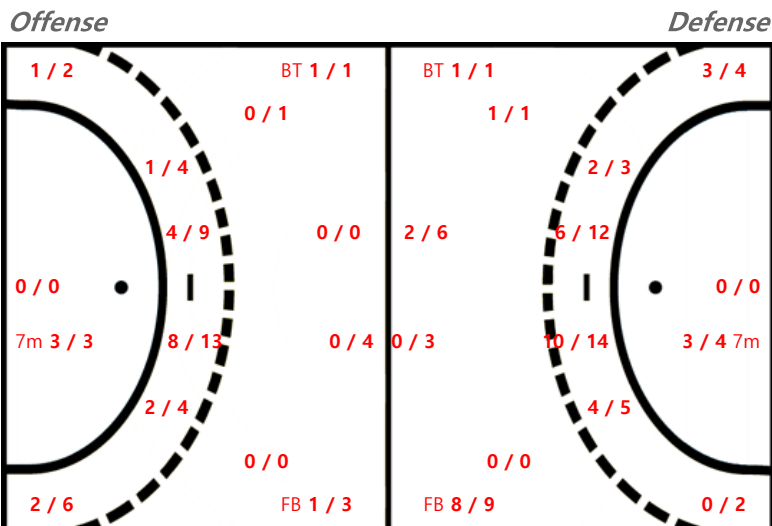

[2017 SK핸드볼코리아리그]

Shot Distribution

Referees : 지승현 / 이가을

2017.02.10 17:00 청주대석우문화체육관

MVP : 조수연

광주광역시 도시공사 21 ^{8:16}/_{13:15} 31 SK슈가글라이더즈

광주광역시 도시공사

Players Goals / Shots

3 강경민		
1 / 2	1 / 1	1 / 2
0 / 0	0 / 0	0 / 0
0 / 1	0 / 0	1 / 1

Missed: 1 Post: 1

6 강주빈		
0 / 0	0 / 0	0 / 0
0 / 0	0 / 0	0 / 0
0 / 0	0 / 1	1 / 1

7 조하람		
1 / 2	0 / 1	0 / 1
1 / 3	0 / 0	0 / 0
1 / 1	0 / 0	0 / 0

Missed: 1 Post: 1

9 서은지		
0 / 0	0 / 0	0 / 0
0 / 0	0 / 0	0 / 0
0 / 1	0 / 0	0 / 0

11 천혜수		
0 / 0	0 / 0	0 / 0
0 / 0	0 / 0	0 / 0
0 / 0	0 / 0	0 / 0

14 김은희		
0 / 0	0 / 0	0 / 0
0 / 0	0 / 0	0 / 0
0 / 0	0 / 0	0 / 0

15 김혜진		
0 / 0	0 / 0	0 / 0
0 / 0	0 / 0	0 / 0
0 / 0	0 / 0	0 / 0

17 정소영		
0 / 0	0 / 0	0 / 0
1 / 1	0 / 1	0 / 0
3 / 3	1 / 2	1 / 3

Missed: 1 Post: 1

20 허유진		
0 / 0	0 / 0	0 / 0
0 / 0	0 / 0	0 / 0
0 / 0	0 / 0	0 / 0

21 김수정		
0 / 1	0 / 0	0 / 0
0 / 1	0 / 0	0 / 0
0 / 1	0 / 0	1 / 1

Blocked: 3

23 이수연		
1 / 3	1 / 1	0 / 0
0 / 0	0 / 0	0 / 0
3 / 3	0 / 0	0 / 0

26 서명지		
1 / 1	0 / 0	0 / 0
0 / 0	0 / 0	0 / 0
0 / 0	0 / 0	0 / 0

Team Goals / Shots

Team		
4 / 9	2 / 3	1 / 3
2 / 5	0 / 1	0 / 0
7 / 10	1 / 3	4 / 6

Missed: 3 Post: 3 Blocked: 3

Goalkeepers Goals / Shots

16 박조은		
1 / 5	0 / 5	0 / 2
3 / 3	1 / 1	1 / 3
3 / 14	2 / 7	1 / 3

2Min	2 Minute Suspensions	AS	Assists	BS	Block Shots	BT	Breakthroughs	RB	Rebound
DR	Disqualification with report	RC	Red cards	FB	Fast Breaks	G/S	Goals/Shots	BD	Blocked
S/S	Saves/Shots	YC	Yellow Cards	ST	Steals	TF	Technical Faults	%	Efficiency