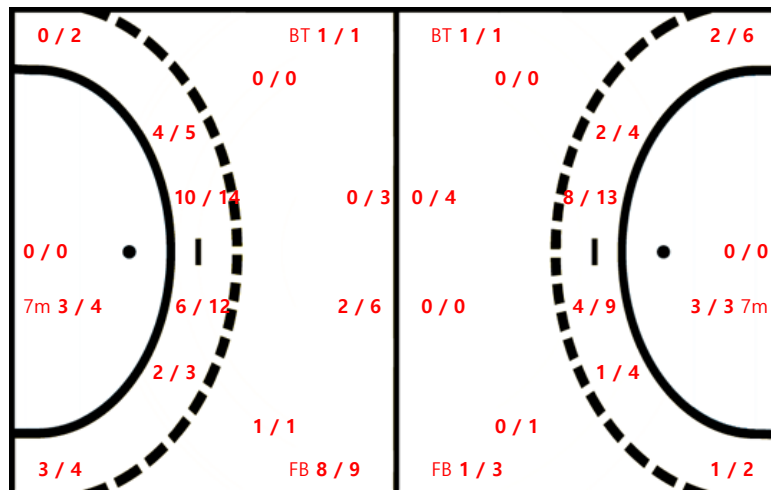

[2017 SK핸드볼코리아리그]

Shot Distribution

Referees : 지승현 / 이가을

2017.02.10 17:00 청주대석우문화체육관

MVP : 조수연

SK슈가글라이더즈 31 16 : 8 21 15 : 13 광주광역시 도시공사

SK슈가글라이더즈

Players Goals / Shots

2 김선화		
0 / 0	0 / 0	0 / 0
0 / 1	0 / 0	0 / 0
1 / 1	0 / 0	0 / 0

Post: 1

6 최수지		
1 / 2	2 / 2	1 / 1
0 / 0	0 / 0	1 / 2
2 / 2	0 / 1	0 / 0

Blocked: 2

7 이효진		
0 / 0	0 / 0	0 / 0
0 / 1	0 / 0	0 / 0
2 / 3	0 / 0	0 / 0

Missed: 1 Post: 1

9 김온아		
0 / 0	0 / 0	0 / 0
0 / 0	0 / 0	0 / 0
0 / 0	0 / 0	0 / 0

13 조아람		
1 / 1	0 / 0	1 / 1
0 / 0	0 / 0	0 / 0
0 / 0	0 / 0	0 / 0

Post: 1

17 이하늘		
0 / 0	0 / 0	0 / 0
0 / 0	0 / 0	0 / 0
0 / 0	0 / 0	0 / 0

18 양새솔		
1 / 1	0 / 0	0 / 0
0 / 0	0 / 0	0 / 0
0 / 0	0 / 1	0 / 0

Missed: 1

23 김민선		
0 / 0	2 / 2	0 / 0
0 / 0	0 / 0	0 / 0
1 / 2	0 / 0	0 / 0

24 최희란		
0 / 0	0 / 0	0 / 0
0 / 0	0 / 0	0 / 0
0 / 1	0 / 0	0 / 0

Post: 1

28 조수연		
1 / 1	1 / 1	0 / 0
0 / 0	0 / 1	0 / 0
2 / 2	3 / 3	1 / 2

Missed: 1 Post: 2

29 유소정		
0 / 0	0 / 0	0 / 0
0 / 1	0 / 0	1 / 1
3 / 3	2 / 2	1 / 1

Post: 2

Team Goals / Shots

Team		
4 / 5	5 / 5	2 / 2
0 / 3	0 / 1	2 / 3
11 / 14	5 / 7	2 / 3

Missed: 3 Post: 8 Blocked: 2

Offense

Goalkeepers Goals / Shots

1 손민지		
3 / 5	1 / 1	0 / 0
1 / 2	1 / 1	0 / 0
2 / 6	1 / 2	0 / 1

12 용세라		
2 / 4	0 / 1	2 / 3
2 / 2	0 / 0	0 / 0
1 / 3	1 / 1	1 / 3

16 장수인		
0 / 0	0 / 1	0 / 0
0 / 1	0 / 0	0 / 0
0 / 1	0 / 0	1 / 2

2Min	2 Minute Suspensions	AS	Assists	BS	Block Shots	BT	Breakthroughs	RB	Rebound
DR	Disqualification with report	RC	Red cards	FB	Fast Breaks	G/S	Goals/Shots	BD	Blocked
S/S	Saves/Shots	YC	Yellow Cards	ST	Steals	TF	Technical Faults	%	Efficiency