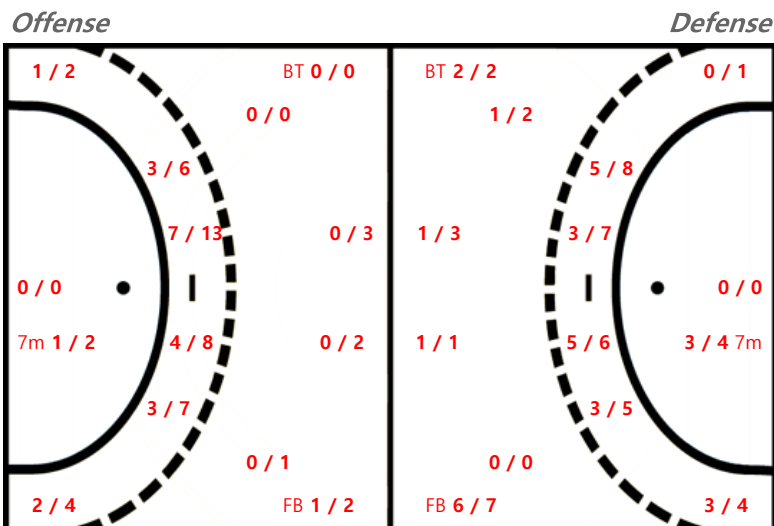

20 권한나		
0/0	0/1	2/3
0/2	0/0	0/0
2/3	0/2	1/1

Missed: 3 Post: 1

Missed: 2 Post: 2

21 최임정		
1/1	0/0	0/0
0/0	0/0	0/0
0/0	0/0	0/0

22 이한솔		
0/0	0/0	0/0
0/0	0/0	0/0
1/1	0/0	1/1

Post: 1

23 이지은		
0/0	0/0	0/0
0/0	0/0	0/0
0/0	0/0	0/0

#### Team Goals / Shots

Team		
1/1	1/2	3/5
0/4	0/1	0/1
9/11	0/3	7/9

Missed: 6 Post: 5 Blocked: 1