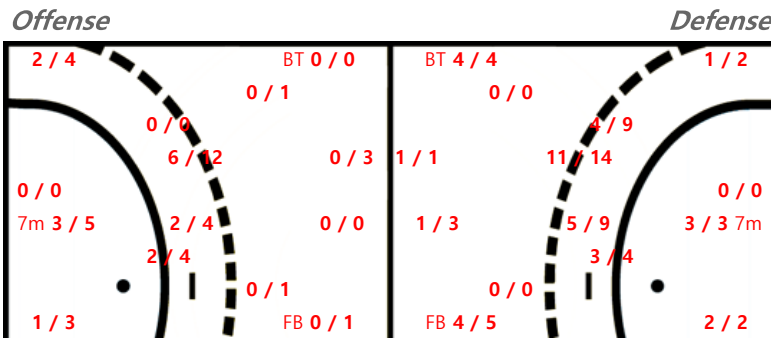

[2017 SK핸드볼코리아리그]

Shot Distribution

Referees : 이형철 / 이가을

2017.02.11 16:00 청주대석우문화체육관

MVP : 박준희

경상남도개발공사 16 10:14 31 부산광역시시설관리공단 6:17

경상남도개발공사

Players Goals / Shots

6 연수진		
0 / 1	0 / 0	0 / 0
0 / 1	0 / 0	0 / 0
0 / 0	0 / 0	1 / 1

Post: 1

7 이유진		
1 / 1	0 / 0	0 / 0
0 / 0	0 / 0	0 / 0
0 / 0	0 / 0	0 / 0

11 김주영		
0 / 0	0 / 0	0 / 0
0 / 0	0 / 0	0 / 0
0 / 0	0 / 0	1 / 1

13 김미정		
0 / 0	0 / 0	0 / 0
0 / 0	0 / 0	0 / 0
0 / 0	0 / 0	0 / 1

14 전나영		
0 / 0	2 / 3	0 / 0
0 / 1	0 / 0	0 / 0
0 / 1	0 / 0	0 / 0

Post: 1

19 원미나		
2 / 3	0 / 0	3 / 3
0 / 1	0 / 0	0 / 1
0 / 0	0 / 0	1 / 1

Missed: 2 Post: 1 Blocked: 2

21 김보은		
0 / 0	0 / 0	0 / 1
0 / 0	0 / 0	0 / 0
1 / 1	1 / 2	1 / 1

24 이설화		
0 / 0	0 / 1	1 / 1
0 / 0	0 / 0	0 / 0
1 / 1	0 / 0	0 / 3

Post: 1 Blocked: 1

27 박하얀		
0 / 0	0 / 0	0 / 0
0 / 0	0 / 0	0 / 0
0 / 0	0 / 0	0 / 0

Team Goals / Shots

Team		
3 / 5	2 / 4	4 / 5
0 / 3	0 / 0	0 / 1
2 / 3	1 / 2	4 / 8

Missed: 2 Post: 4 Blocked: 3

Goalkeepers Goals / Shots

1 이가희		
0 / 1	0 / 0	0 / 0
0 / 1	0 / 0	0 / 0
0 / 1	0 / 0	0 / 2

12 권은희		
0 / 0	0 / 0	0 / 0
0 / 0	0 / 0	0 / 0
0 / 0	0 / 0	0 / 0

16 박새영		
1 / 5	0 / 1	1 / 4
0 / 2	0 / 0	3 / 4
1 / 6	3 / 5	2 / 10

2Min	2 Minute Suspensions	AS	Assists	BS	Block Shots	BT	Breakthroughs	RB	Rebound
DR	Disqualification with report	RC	Red cards	FB	Fast Breaks	G/S	Goals/Shots	BD	Blocked
S/S	Saves/Shots	YC	Yellow Cards	ST	Steals	TF	Technical Faults	%	Efficiency