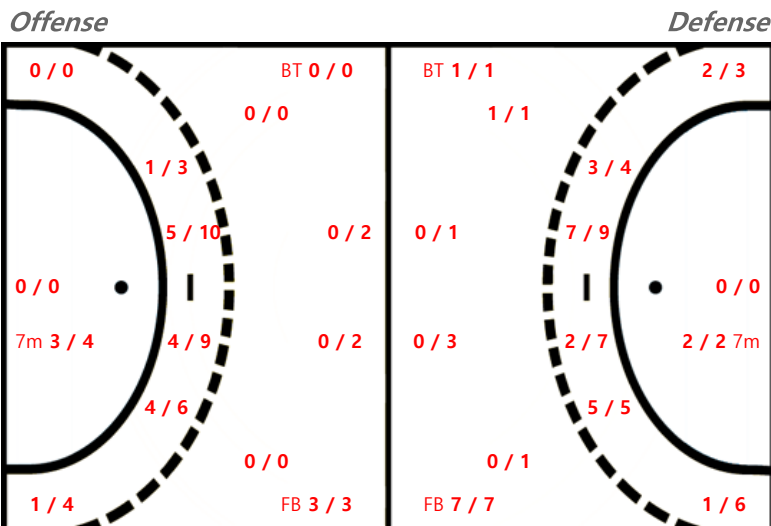

#### Team Goals / Shots

Team		
1/1	2/3	1/1
2/4	1/2	2/7
6/9	2/4	1/2

Missed: 4 Post: 3 Blocked: 4