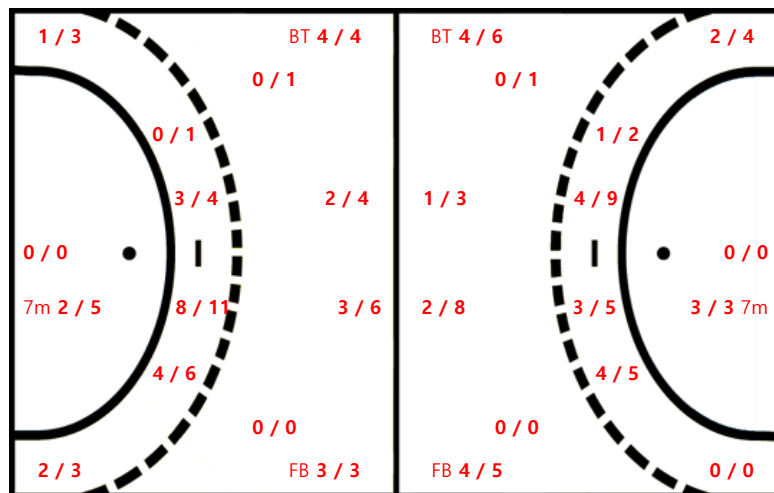

[2017 SK핸드볼코리아리그]

Shot Distribution

Referees : 이은하 / 이가을

2017.02.17 17:00 인천선학체육관

MVP : 권한나

서울시청 25 ^{15:7} _{10:13} 20 인천시청

서울시청

Players Goals / Shots

2 송지영		
0/0	0/0	0/0
0/0	0/0	0/1
0/0	1/2	0/0

5 엄지희		
0/0	0/0	0/0
0/0	0/0	0/0
0/0	0/0	0/0

6 송해림		
0/1	0/0	0/1
1/2	0/0	1/1
2/2	1/2	2/3

7 강다혜		
0/0	0/0	0/1
0/0	0/0	0/0
0/0	0/0	0/1

9 김이슬		
0/0	0/0	0/0
0/0	0/0	0/0
0/0	0/0	0/0

11 김효선		
0/0	0/1	0/0
0/0	0/0	0/0
0/0	0/0	0/0

13 박민정		
0/0	0/0	0/0
0/0	0/0	0/0
0/0	0/0	0/0

15 최수민		
0/0	0/0	2/2
0/0	0/0	0/0
1/1	0/0	1/2

17 김선혜		
0/0	0/0	1/1
1/1	0/0	0/0
1/1	0/0	0/1

20 권한나		
0/0	0/0	0/0
1/2	0/1	1/1
1/1	3/4	3/4

Missed: 1

Missed: 1

Post: 1 Blocked: 1

21 최임정		
0/0	0/0	0/0
0/0	0/0	0/0
0/0	0/0	0/0

22 이한솔		
0/0	0/0	0/0
0/0	0/0	0/0
0/0	0/0	1/1

23 이지은		
0/0	0/0	0/0
0/0	0/0	0/0
0/0	0/0	0/0

Team Goals / Shots

Team		
0/1	0/1	3/5
3/5	0/1	2/3
5/5	5/8	7/12

Missed: 2 Post: 1 Blocked: 1

Offense

Defense

Goalkeepers Goals / Shots

12 주희		
4/6	0/0	2/8
0/2	1/1	0/1
3/7	4/7	4/4

16 나혜린		
0/0	0/0	0/0
0/0	0/0	0/1
0/1	0/0	0/0

2Min	2 Minute Suspensions	AS	Assists	BS	Block Shots	BT	Breakthroughs	RB	Rebound
DR	Disqualification with report	RC	Red cards	FB	Fast Breaks	G/S	Goals/Shots	BD	Blocked
S/S	Saves/Shots	YC	Yellow Cards	ST	Steals	TF	Technical Faults	%	Efficiency