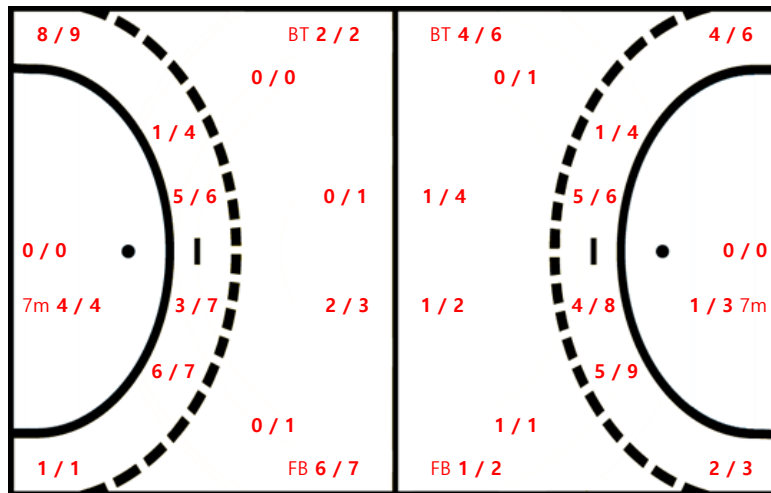

[2017 SK핸드볼코리아리그]

Shot Distribution

Referees : 김민경 / 이 석

2017.02.18 16:00 인천선학체육관

MVP : 김선화

SK슈가글라이더즈 30 ^{15:9}/_{15:16} 25 부산시설공단

SK슈가글라이더즈

Players Goals / Shots

2 김선화		
3 / 3	0 / 2	0 / 0
2 / 2	0 / 0	0 / 0
3 / 3	0 / 0	1 / 1

6 최수지		
0 / 0	0 / 0	0 / 0
0 / 0	0 / 0	0 / 0
0 / 1	0 / 0	2 / 2

7 이효진		
1 / 2	1 / 2	1 / 2
0 / 0	0 / 0	1 / 1
2 / 4	0 / 0	1 / 1

9 김온아		
1 / 1	0 / 2	0 / 0
0 / 0	0 / 0	0 / 0
0 / 0	1 / 1	1 / 1

13 조아람		
0 / 0	0 / 0	0 / 0
0 / 0	0 / 0	0 / 0
0 / 0	0 / 0	0 / 0

Post: 1

Blocked: 1

17 이하늘		
0 / 0	0 / 0	0 / 0
0 / 0	0 / 0	0 / 0
0 / 0	0 / 0	0 / 0

18 양새슬		
0 / 0	0 / 0	0 / 0
0 / 0	0 / 0	0 / 0
0 / 0	0 / 0	0 / 0

23 김민선		
0 / 0	0 / 0	0 / 0
0 / 0	0 / 0	0 / 0
0 / 0	0 / 0	0 / 0

24 최희란		
0 / 0	0 / 0	0 / 0
0 / 0	0 / 0	0 / 0
0 / 0	0 / 0	0 / 0

28 조수연		
0 / 0	0 / 0	1 / 1
1 / 1	0 / 0	0 / 0
0 / 1	0 / 0	2 / 2

29 유소정		
1 / 1	0 / 0	1 / 2
2 / 2	0 / 0	0 / 0
0 / 0	1 / 1	0 / 0

Team Goals / Shots

Team		
6 / 7	1 / 6	3 / 5
5 / 5	0 / 0	1 / 1
5 / 9	2 / 2	7 / 7

Post: 1 Blocked: 1

Offense

Defense

Goalkeepers Goals / Shots

1 손민지		
0 / 0	1 / 2	1 / 2
3 / 4	0 / 0	2 / 5
0 / 1	0 / 2	0 / 1

12 용세라		
0 / 4	0 / 3	2 / 5
1 / 3	0 / 0	1 / 2
2 / 4	1 / 1	2 / 2

16 장수인		
0 / 0	0 / 0	0 / 0
0 / 0	0 / 0	0 / 0
0 / 0	0 / 0	0 / 0

2Min	2 Minute Suspensions	AS	Assists	BS	Block Shots	BT	Breakthroughs	RB	Rebound
DR	Disqualification with report	RC	Red cards	FB	Fast Breaks	G/S	Goals/Shots	BD	Blocked
S/S	Saves/Shots	YC	Yellow Cards	ST	Steals	TF	Technical Faults	%	Efficiency