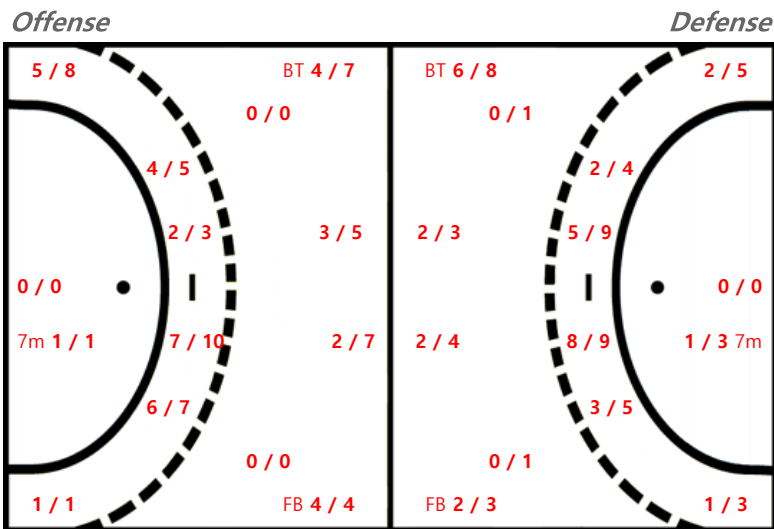

21 최임정		
0 / 0	0 / 0	0 / 0
0 / 0	0 / 0	1 / 1
0 / 0	0 / 0	0 / 0

22 이한솔		
1 / 1	0 / 0	0 / 0
0 / 0	0 / 0	0 / 0
0 / 1	0 / 0	0 / 0

23 이지은		
0 / 1	0 / 0	0 / 0
0 / 0	0 / 0	0 / 0
0 / 0	0 / 0	0 / 0

### Team Goals / Shots

Team		
4 / 7	4 / 4	5 / 5
2 / 3	0 / 0	4 / 5
7 / 11	3 / 7	2 / 4

Post: 1 Blocked: 2