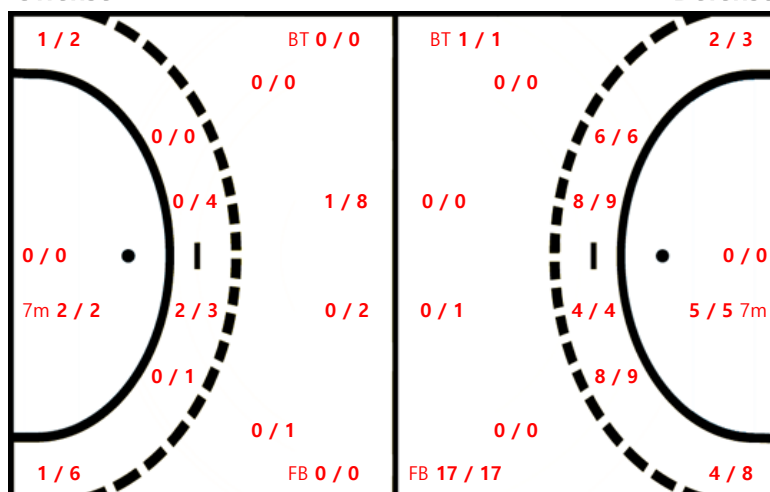

[2017 ASIA WOMEN'S CHAMPIONSHIP]

Shot Distribution

Referees : AL MAWT / ALZAYYAT

2017.03.14 16:30 SUWON

MVP :

HONGKONG 7 ^{5:17} 2:20 37 JAPAN

HONGKONG

Players Goals / Shots

4 MINGYEE		
0 / 0	0 / 1	0 / 0
0 / 1	0 / 1	1 / 2
0 / 0	0 / 2	0 / 1

Missed: 1 Blocked: 1

8 CHINGYU		
0 / 0	0 / 0	0 / 0
0 / 0	0 / 0	0 / 0
0 / 1	0 / 1	0 / 0

13 WAIYU		
0 / 0	0 / 0	0 / 0
1 / 1	0 / 0	0 / 0
0 / 0	0 / 0	0 / 0

14 SINYING		
0 / 0	0 / 0	0 / 0
0 / 1	0 / 0	0 / 0
0 / 1	0 / 0	1 / 2

Missed: 2 Post: 1 Blocked: 2

16 CHINGMAN		
0 / 0	0 / 0	0 / 0
0 / 0	0 / 0	0 / 0
0 / 0	0 / 0	0 / 0

Missed: 1

17 PUIYEE		
0 / 0	0 / 0	0 / 0
0 / 0	0 / 0	0 / 0
0 / 0	0 / 0	0 / 0

18 LEILING		
0 / 0	0 / 0	0 / 0
0 / 0	0 / 0	0 / 0
1 / 1	1 / 1	0 / 0

20 TSZHIN		
0 / 0	0 / 0	0 / 0
0 / 0	0 / 0	0 / 0
1 / 1	0 / 0	0 / 0

Missed: 1

21 MANNGA		
0 / 0	0 / 0	0 / 0
0 / 1	0 / 0	0 / 0
0 / 0	0 / 0	0 / 0

22 WINGTUNG		
0 / 0	0 / 0	0 / 0
0 / 0	0 / 0	0 / 0
0 / 0	0 / 0	0 / 0

Post: 1 Blocked: 1

26 YUKMIING		
0 / 0	0 / 0	0 / 0
0 / 0	0 / 0	0 / 0
0 / 0	0 / 0	0 / 0

27 SZEWAN		
0 / 0	0 / 0	0 / 0
0 / 0	0 / 0	0 / 0
0 / 0	0 / 0	0 / 0

30 HEIYAN		
0 / 0	0 / 0	0 / 0
0 / 0	0 / 0	0 / 0
0 / 0	0 / 0	0 / 0

71 YEETING		
0 / 0	1 / 1	0 / 0
0 / 0	0 / 0	0 / 0
0 / 0	0 / 0	0 / 0

Missed: 1 Post: 1

Team Goals / Shots

Team		
0 / 0	1 / 2	0 / 0
1 / 4	0 / 1	1 / 2
2 / 4	1 / 4	1 / 3

Missed: 6 Post: 3 Blocked: 4

Offense

Defense

Goalkeepers Goals / Shots

1 KAYU		
1 / 1	0 / 4	0 / 2
0 / 0	0 / 0	0 / 1
1 / 5	0 / 1	0 / 5

9 KAMLING		
2 / 3	0 / 5	0 / 2
0 / 0	0 / 0	0 / 0
1 / 5	1 / 1	1 / 9

2Min	2 Minute Suspensions	AS	Assists	BS	Block Shots	BT	Breakthroughs	RB	Rebound
DR	Disqualification with report	RC	Red cards	FB	Fast Breaks	G/S	Goals/Shots	BD	Blocked
S/S	Saves/Shots	YC	Yellow Cards	ST	Steals	TF	Technical Faults	%	Efficiency