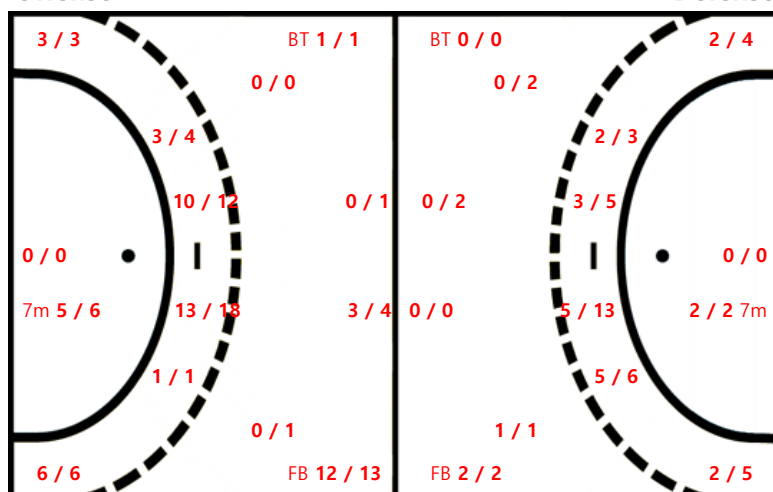

[2017 ASIA WOMEN'S CHAMPIONSHIP]

Shot Distribution

Referees : AL MAWT / ALZAYYAT

2017.03.15 16:30 SUWON

MVP :

KOREA 44 ^{23 : 9} 21 : 13 22 IRAN

KOREA

Players

Goals / Shots

2 SONG JIYOUNG		
0 / 0	0 / 0	0 / 0
0 / 0	0 / 0	0 / 0
0 / 0	0 / 0	0 / 0

5 JUNG YURA		
1 / 1	0 / 0	0 / 0
0 / 0	0 / 0	0 / 0
0 / 0	0 / 0	4 / 4

10 WON SEONPIL		
0 / 0	0 / 0	2 / 2
0 / 0	0 / 0	0 / 1
1 / 1	0 / 0	1 / 1

11 SIMHAEIN		
0 / 0	0 / 0	0 / 0
0 / 0	0 / 0	0 / 0
0 / 0	0 / 0	0 / 1

13 RYUEUNHEE		
1 / 1	0 / 0	0 / 0
0 / 0	0 / 0	0 / 0
0 / 0	0 / 0	3 / 3

Post: 1

Post: 1 Blocked: 1

14 PARK JUNHEE		
0 / 0	0 / 0	0 / 0
0 / 0	0 / 0	0 / 0
2 / 2	0 / 0	3 / 3

15 CHOISUMIN		
0 / 0	0 / 0	1 / 1
0 / 0	0 / 0	0 / 0
3 / 3	2 / 2	1 / 1

17 KIM JINYI		
0 / 0	0 / 0	0 / 0
0 / 0	0 / 0	0 / 1
2 / 2	0 / 0	0 / 0

18 HANMISUEL		
0 / 0	0 / 0	1 / 1
0 / 0	0 / 0	0 / 0
1 / 1	0 / 0	0 / 0

19 JUNGJIHAE		
1 / 2	0 / 0	0 / 0
0 / 0	0 / 0	0 / 0
1 / 2	1 / 1	0 / 0

Missed: 2 Post: 1

22 SHIN EUNJOO		
0 / 0	0 / 0	0 / 0
0 / 0	0 / 0	1 / 1
1 / 1	0 / 0	1 / 1

23 LEE MIGYEONG		
0 / 0	0 / 0	0 / 0
0 / 0	0 / 0	0 / 0
2 / 2	0 / 1	2 / 2

24 GWONHANNA		
0 / 0	1 / 1	0 / 0
0 / 0	0 / 0	1 / 1
1 / 1	0 / 0	2 / 2

27 NAM YEONGSIN		
0 / 0	0 / 0	0 / 0
0 / 0	0 / 0	0 / 0
0 / 0	0 / 0	0 / 0

Post: 1

Team Goals / Shots

Team		
3 / 4	1 / 1	4 / 4
0 / 0	0 / 0	2 / 4
14 / 15	3 / 4	17 / 18

Missed: 2 Post: 4 Blocked: 1

Offense

Goalkeepers Goals / Shots

12 JUHUI		
1 / 1	2 / 3	0 / 0
0 / 0	1 / 1	0 / 1
1 / 2	0 / 1	1 / 6

16 PARK SAEYOUNG		
0 / 1	2 / 2	0 / 2
0 / 0	1 / 1	1 / 2
1 / 7	0 / 2	3 / 4

2Min	2 Minute Suspensions	AS	Assists	BS	Block Shots	BT	Breakthroughs	RB	Rebound
DR	Disqualification with report	RC	Red cards	FB	Fast Breaks	G/S	Goals/Shots	BD	Blocked
S/S	Saves/Shots	YC	Yellow Cards	ST	Steals	TF	Technical Faults	%	Efficiency