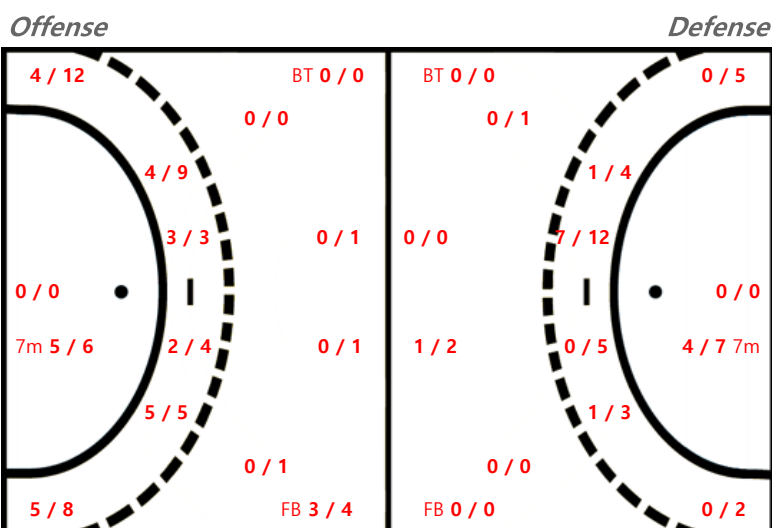

#### Team Goals / Shots

| Team  |        |       |
|-------|--------|-------|
| 3 / 6 | 7 / 10 | 1 / 1 |
| 3 / 6 | 0 / 2  | 0 / 0 |
| 6 / 6 | 3 / 8  | 5 / 6 |

Missed: 2 Post: 3