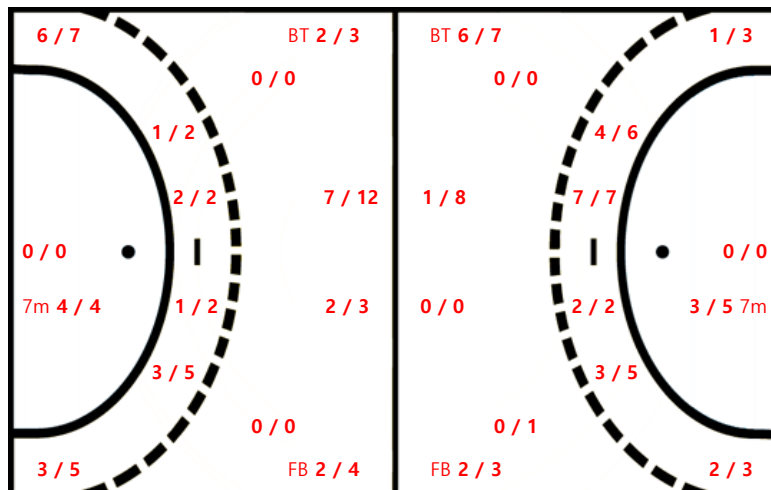

[2017 협회장배전국중고선수권대회(고등부)]

Shot Distribution

Referees : 홍상우 / 김명섭

2017.03.23 11:20 김천실내체육관

MVP :

일신여자고등학교 29 15 : 10 23 14 : 13 경남체육고등학교

일신여자고등학교

Players Goals / Shots

11 이현주		
0 / 0	0 / 0	1 / 1
0 / 0	0 / 0	1 / 1
1 / 1	0 / 0	0 / 1

Missed: 2 Post: 1

13 윤예빈		
0 / 0	0 / 0	0 / 0
0 / 0	0 / 0	0 / 0
0 / 0	0 / 0	0 / 0

Blocked: 1

17 최서연		
0 / 0	0 / 0	0 / 0
0 / 0	0 / 0	0 / 0
0 / 0	0 / 0	0 / 0

18 황인선		
0 / 0	0 / 0	0 / 0
1 / 1	0 / 0	0 / 0
0 / 0	0 / 0	0 / 0

19 박진영		
0 / 0	0 / 0	0 / 0
0 / 0	0 / 0	0 / 0
0 / 0	0 / 0	0 / 0

21 정예영		
0 / 0	0 / 0	1 / 1
0 / 0	0 / 0	1 / 1
1 / 1	0 / 0	1 / 1

Missed: 1 Post: 2

22 신민희		
0 / 0	0 / 0	0 / 0
0 / 0	0 / 0	0 / 0
0 / 0	1 / 1	0 / 0

23 최지해		
0 / 0	0 / 0	0 / 0
1 / 2	0 / 0	1 / 2
1 / 1	1 / 1	1 / 1

Post: 1

24 신현진		
0 / 0	0 / 0	0 / 0
0 / 0	0 / 0	0 / 0
0 / 0	0 / 0	0 / 0

26 김하경		
0 / 0	0 / 0	0 / 0
2 / 2	0 / 0	0 / 0
1 / 1	3 / 3	1 / 1

Missed: 1

31 윤주나		
0 / 0	0 / 0	0 / 0
0 / 0	0 / 0	0 / 0
0 / 0	0 / 0	0 / 0

33 김한령		
0 / 0	0 / 0	1 / 1
0 / 0	0 / 0	0 / 0
1 / 1	0 / 0	0 / 0

Missed: 1

Blocked: 1

99 신다래		
2 / 2	0 / 0	1 / 1
0 / 0	0 / 0	0 / 0
1 / 1	0 / 1	2 / 2

Blocked: 1

Team Goals / Shots

Team		
2 / 2	0 / 0	4 / 4
4 / 5	0 / 0	3 / 4
6 / 6	5 / 6	5 / 6

Missed: 5 Post: 4 Blocked: 3

Offense

Goalkeepers Goals / Shots

12 정진희		
0 / 2	1 / 2	0 / 2
2 / 2	0 / 0	0 / 5
3 / 6	1 / 4	1 / 6

16 한수빈		
0 / 0	1 / 2	0 / 0
0 / 0	0 / 0	1 / 2
0 / 0	0 / 0	0 / 0

2Min	2 Minute Suspensions	AS	Assists	BS	Block Shots	BT	Breakthroughs	RB	Rebound
DR	Disqualification with report	RC	Red cards	FB	Fast Breaks	G/S	Goals/Shots	BD	Blocked
S/S	Saves/Shots	YC	Yellow Cards	ST	Steals	TF	Technical Faults	%	Efficiency