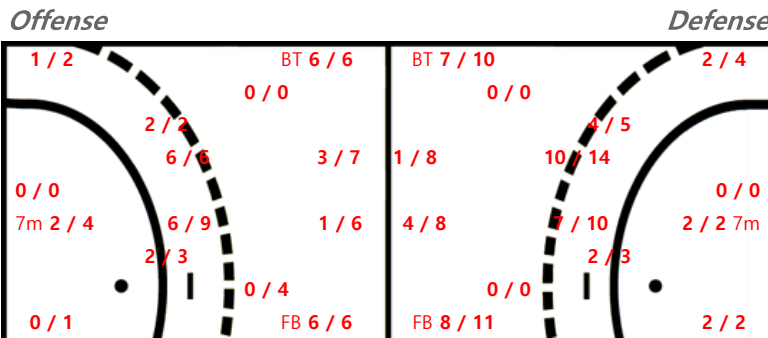

[2017 협회장배전국중고선수권대회(고등부)]

Shot Distribution

Referees : 조용현 / 차창환

2017.03.23 15:20 김천실내체육관

MVP :

인천비즈니스고등학교 23 11:14 12:20 34 동방고등학교

인천비즈니스고등학교

Players Goals / Shots

9 송혜수		
0 / 1	0 / 0	0 / 0
3 / 4	0 / 0	4 / 8
5 / 6	1 / 3	1 / 1

Missed: 2 Blocked: 4

11 오예담		
0 / 0	0 / 0	0 / 0
0 / 0	0 / 0	0 / 0
0 / 0	0 / 0	0 / 0

14 이혜리		
0 / 0	0 / 1	1 / 3
0 / 0	0 / 0	0 / 0
0 / 0	0 / 1	1 / 1

Missed: 2 Blocked: 2

19 최보혜		
0 / 0	0 / 0	0 / 0
0 / 0	0 / 0	2 / 3
0 / 0	0 / 0	1 / 1

22 장수빈		
0 / 0	0 / 0	0 / 0
0 / 0	0 / 0	0 / 0
0 / 0	0 / 1	1 / 1

Missed: 1

26 이유빈		
0 / 0	0 / 0	0 / 0
1 / 1	0 / 0	0 / 0
0 / 0	0 / 0	2 / 2

Blocked: 2

27 이설		
0 / 0	0 / 0	0 / 0
0 / 0	0 / 0	0 / 0
0 / 0	0 / 1	0 / 0

Team Goals / Shots

Team		
0 / 1	0 / 1	1 / 3
4 / 5	0 / 0	6 / 11
5 / 6	1 / 6	6 / 6

Missed: 5 Blocked: 8

Goalkeepers Goals / Shots

16 박명욱		
2 / 7	0 / 0	1 / 2
2 / 9	0 / 0	4 / 10
2 / 8	1 / 2	2 / 10

2Min	2 Minute Suspensions	AS	Assists	BS	Block Shots	BT	Breakthroughs	RB	Rebound
DR	Disqualification with report	RC	Red cards	FB	Fast Breaks	G/S	Goals/Shots	BD	Blocked
S/S	Saves/Shots	YC	Yellow Cards	ST	Steals	TF	Technical Faults	%	Efficiency