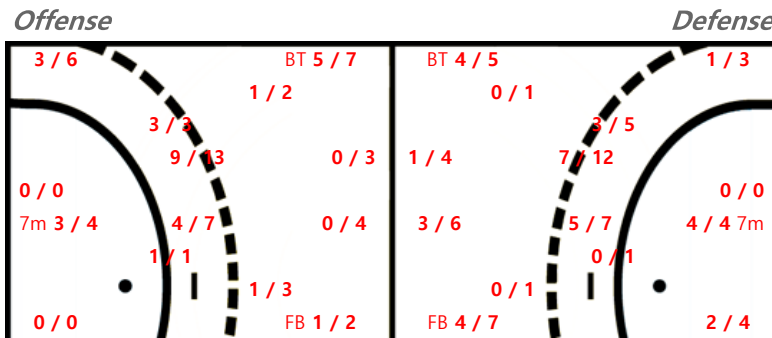

[2017 협회장배전국중고선수권대회(고등부)]

Shot Distribution

Referees : 채건수 / 박현진

2017.03.25 12:40 김천실내체육관

MVP :

동방고등학교 25 9:16 16:10 26 일신여자고등학교

동방고등학교

Players Goals / Shots

5 손승미		
2 / 2	0 / 0	0 / 0
0 / 0	0 / 0	0 / 0
2 / 3	0 / 0	1 / 1

9 김예은		
0 / 0	0 / 0	0 / 0
0 / 0	0 / 0	0 / 0
0 / 0	0 / 0	0 / 0

10 노하늘		
0 / 0	0 / 0	1 / 1
0 / 0	0 / 0	0 / 1
1 / 2	0 / 0	1 / 1

11 김하은		
0 / 0	0 / 0	0 / 0
0 / 0	0 / 0	0 / 0
0 / 0	0 / 0	0 / 0

13 이민지		
0 / 0	0 / 1	0 / 1
2 / 2	0 / 1	0 / 1
0 / 0	0 / 0	3 / 4

Missed: 1

Missed: 2

Blocked: 1

14 이수민		
0 / 0	0 / 0	2 / 2
1 / 1	0 / 0	1 / 1
1 / 1	1 / 1	0 / 0

Post: 1

17 박시연		
0 / 0	0 / 0	0 / 0
0 / 0	0 / 0	0 / 0
0 / 0	0 / 0	2 / 3

Missed: 1

20 김예진		
0 / 0	0 / 0	0 / 0
0 / 0	0 / 0	0 / 0
0 / 0	0 / 0	0 / 0

23 강은서		
0 / 0	0 / 0	2 / 4
1 / 2	0 / 0	0 / 1
0 / 0	0 / 0	1 / 1

Missed: 3

Team Goals / Shots

Team		
2 / 2	0 / 1	5 / 8
4 / 5	0 / 1	1 / 4
4 / 6	1 / 1	8 / 10

Missed: 7 Post: 1 Blocked: 1

Goalkeepers Goals / Shots

12 여다희		
2 / 4	0 / 0	0 / 7
1 / 4	0 / 0	2 / 6
4 / 8	2 / 5	5 / 8

16 안혜연		
0 / 0	0 / 0	0 / 0
0 / 0	0 / 0	0 / 0
0 / 0	0 / 0	0 / 0

2Min	2 Minute Suspensions	AS	Assists	BS	Block Shots	BT	Breakthroughs	RB	Rebound
DR	Disqualification with report	RC	Red cards	FB	Fast Breaks	G/S	Goals/Shots	BD	Blocked
S/S	Saves/Shots	YC	Yellow Cards	ST	Steals	TF	Technical Faults	%	Efficiency