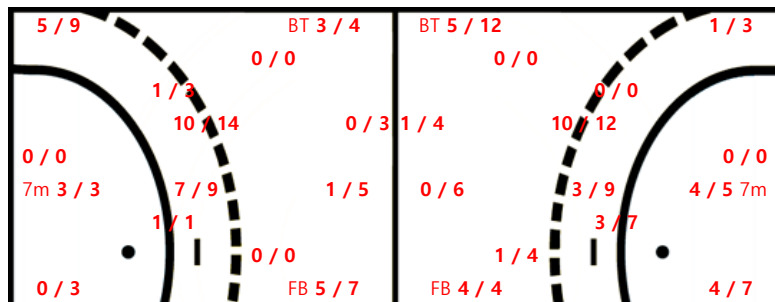

27 김지현		
0 / 1	0 / 0	0 / 1
0 / 0	0 / 0	0 / 0
0 / 0	1 / 1	0 / 0

Post: 2

Post: 1

Team Goals / Shots

Team		
5 / 9	1 / 2	3 / 4
6 / 10	0 / 0	5 / 5
3 / 3	2 / 3	3 / 7

Missed: 3 Post: 4 Blocked: 1

Offense

Defense