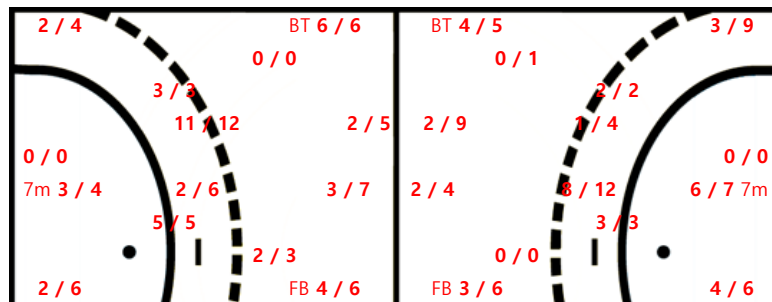

[2017 협회장배전국중고선수권대회(고등부)]

Shot Distribution

Referees : 조용현 / 배성현

2017.03.27 10:00 김천실내체육관

MVP :

황지정보산업고등학교 35 20 : 14 15 : 17 31 휘경여자고등학교

황지정보산업고등학교

Players Goals / Shots

8 김수민		
0 / 0	0 / 0	1 / 1
0 / 1	0 / 0	2 / 2
2 / 2	1 / 2	0 / 1

9 최경빈		
0 / 3	0 / 1	0 / 1
1 / 1	0 / 0	0 / 0
0 / 0	0 / 0	1 / 1

11 장소희		
0 / 0	0 / 0	0 / 0
0 / 0	0 / 0	0 / 0
0 / 0	0 / 0	0 / 0

15 신현지		
0 / 0	0 / 0	0 / 0
0 / 0	0 / 0	0 / 0
0 / 0	0 / 0	0 / 0

17 우빛나		
0 / 0	0 / 0	2 / 3
0 / 0	0 / 0	1 / 1
2 / 2	0 / 0	2 / 2

Missed: 1 Post: 1

19 손민경		
1 / 1	0 / 0	0 / 0
1 / 1	0 / 0	0 / 2
0 / 0	0 / 0	0 / 0

Post: 1

21 강채원		
0 / 0	0 / 0	0 / 0
0 / 0	0 / 0	1 / 1
1 / 1	0 / 0	0 / 0

22 이다은		
1 / 1	0 / 0	3 / 3
2 / 2	0 / 0	3 / 3
1 / 1	0 / 0	0 / 0

Post: 1

24 최지혜		
1 / 1	1 / 3	1 / 1
1 / 1	0 / 0	0 / 1
0 / 0	0 / 0	2 / 2

Post: 2 Blocked: 2

Team Goals / Shots

Team		
3 / 6	1 / 4	7 / 9
5 / 6	0 / 0	7 / 10
6 / 6	1 / 2	5 / 6

Missed: 1 Post: 5 Blocked: 2

Offense

Goalkeepers Goals / Shots

12 이민지		
1 / 3	1 / 1	2 / 7
3 / 5	0 / 0	3 / 5
6 / 19	3 / 6	1 / 5

2Min	2 Minute Suspensions	AS	Assists	BS	Block Shots	BT	Breakthroughs	RB	Rebound
DR	Disqualification with report	RC	Red cards	FB	Fast Breaks	G/S	Goals/Shots	BD	Blocked
S/S	Saves/Shots	YC	Yellow Cards	ST	Steals	TF	Technical Faults	%	Efficiency