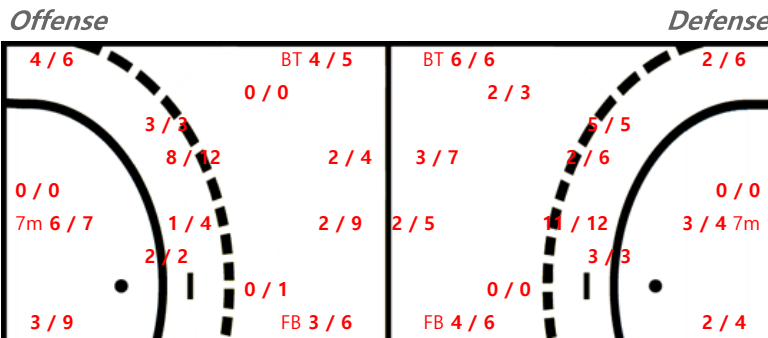

[2017 협회장배전국중고선수권대회(고등부)]

Shot Distribution

Referees : 조용현 / 배성현

2017.03.27 10:00 김천실내체육관

MVP :

휘경여자고등학교 31 14 : 20 35 황지정보산업고등학교 17 : 15

휘경여자고등학교

Players Goals / Shots

4 이준희		
0 / 0	0 / 0	0 / 0
0 / 0	0 / 0	0 / 0
0 / 0	0 / 0	0 / 0

9 백민희		
0 / 0	0 / 0	0 / 0
0 / 0	0 / 0	1 / 1
0 / 0	0 / 0	0 / 0

10 박태경		
0 / 0	0 / 0	0 / 0
0 / 0	0 / 0	0 / 1
0 / 3	1 / 1	0 / 0

11 윤미정		
1 / 2	0 / 0	0 / 1
0 / 0	0 / 0	1 / 1
0 / 1	0 / 1	0 / 0

13 김윤지		
0 / 0	0 / 0	0 / 0
0 / 0	0 / 0	0 / 0
0 / 0	0 / 0	0 / 0

15 정유빈		
0 / 0	0 / 0	0 / 0
0 / 1	0 / 0	0 / 0
0 / 1	0 / 0	1 / 1

17 김민정		
0 / 0	0 / 0	0 / 0
0 / 0	0 / 0	0 / 0
0 / 0	0 / 1	1 / 1

18 박선영		
0 / 0	0 / 0	1 / 1
1 / 1	0 / 0	0 / 0
4 / 4	0 / 0	0 / 0

19 연은영		
0 / 0	0 / 1	1 / 1
0 / 1	0 / 0	0 / 0
4 / 4	0 / 0	1 / 1

20 박수아		
1 / 1	0 / 0	3 / 4
1 / 2	0 / 0	0 / 2
5 / 6	2 / 3	1 / 2

Post: 2 Blocked: 1

Missed: 1 Post: 1 Blocked: 1

Blocked: 2

Team Goals / Shots

Team		
2 / 3	0 / 1	5 / 7
2 / 5	0 / 0	2 / 5
13 / 19	3 / 6	4 / 5

Missed: 3 Post: 3 Blocked: 4

Goalkeepers Goals / Shots

12 박은채		
0 / 0	0 / 0	0 / 0
0 / 0	0 / 0	0 / 0
0 / 0	0 / 0	0 / 0

16 조수현		
3 / 6	3 / 4	2 / 9
1 / 6	0 / 0	3 / 10
0 / 6	1 / 2	1 / 6

2Min	2 Minute Suspensions	AS	Assists	BS	Block Shots	BT	Breakthroughs	RB	Rebound
DR	Disqualification with report	RC	Red cards	FB	Fast Breaks	G/S	Goals/Shots	BD	Blocked
S/S	Saves/Shots	YC	Yellow Cards	ST	Steals	TF	Technical Faults	%	Efficiency