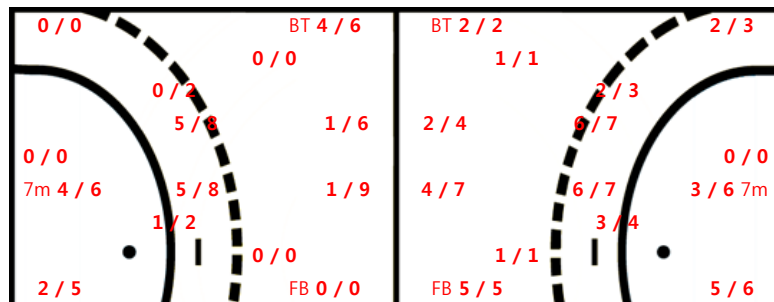

Missed: 2 Post: 3

Team Goals / Shots

Team		
3 / 3	2 / 2	2 / 5
0 / 1	0 / 0	5 / 8
2 / 2	3 / 7	2 / 8

Missed: 4 Post: 6 Blocked: 1

Offense

Defense

Goalkeepers Goals / Shots

12 고희아		
1 / 6	0 / 1	0 / 3
0 / 2	0 / 0	1 / 5
0 / 1	0 / 2	0 / 2