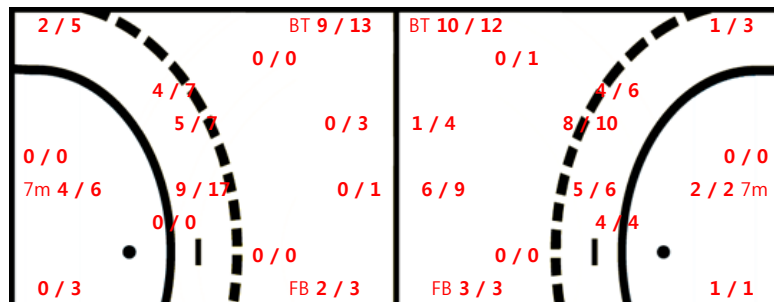

Post: 2

Missed: 1

Team Goals / Shots

Team		
4 / 4	0 / 0	0 / 2
1 / 4	0 / 0	4 / 7
8 / 12	3 / 5	4 / 9

Missed: 3 Post: 3 Blocked: 1

Offense

Goalkeepers Goals / Shots

1 주현빈		
1 / 3	0 / 0	1 / 1
1 / 9	0 / 0	4 / 11
0 / 9	0 / 2	1 / 5