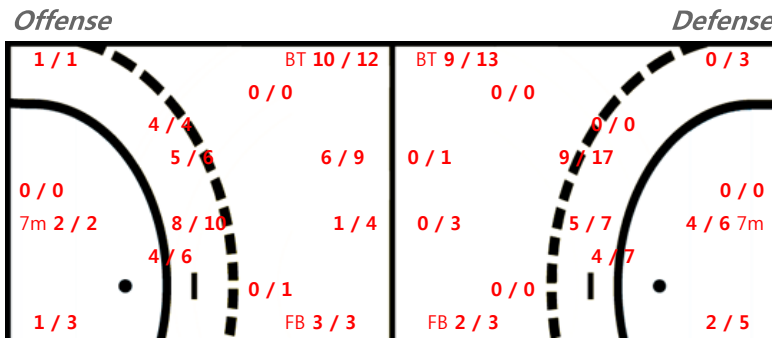

[2017 협회장배전국중고선수권대회(고등부)]

Shot Distribution

Referees : 서지열 / 박현진

2017.03.27 16:40 김천실내체육관

MVP :

동방고등학교 32 17 : 14 15 : 10 24 경남체육고등학교

동방고등학교

Players Goals / Shots

5 손승미		
0 / 0	0 / 0	0 / 0
1 / 1	0 / 0	0 / 0
2 / 2	0 / 0	0 / 0

Post: 1

9 김예은		
0 / 0	0 / 0	0 / 0
1 / 1	0 / 0	0 / 2
1 / 1	0 / 0	1 / 1

10 노하늘		
0 / 1	0 / 0	0 / 0
1 / 1	0 / 0	1 / 2
0 / 0	0 / 0	1 / 1

Missed: 1

11 김하은		
0 / 0	0 / 0	0 / 0
0 / 0	0 / 0	0 / 0
0 / 0	0 / 0	0 / 0

13 이민지		
2 / 2	0 / 0	0 / 1
4 / 5	0 / 0	4 / 4
6 / 6	2 / 2	0 / 1

Post: 3 Blocked: 2

14 이수민		
0 / 0	0 / 0	0 / 0
1 / 1	0 / 0	1 / 2
0 / 0	0 / 0	1 / 1

17 박시연		
0 / 0	0 / 0	0 / 0
0 / 0	0 / 0	1 / 1
0 / 0	0 / 0	1 / 1

Post: 1

20 김예진		
0 / 0	0 / 0	0 / 0
0 / 0	0 / 0	0 / 0
0 / 0	0 / 0	0 / 0

23 강은서		
0 / 0	0 / 0	0 / 0
0 / 0	0 / 0	0 / 0
0 / 0	0 / 0	0 / 0

Team Goals / Shots

Team		
2 / 3	0 / 0	0 / 1
8 / 9	0 / 0	7 / 11
9 / 9	2 / 2	4 / 5

Missed: 1 Post: 5 Blocked: 2

Goalkeepers Goals / Shots

12 여다희		
0 / 4	0 / 0	2 / 2
3 / 4	0 / 0	3 / 7
4 / 12	2 / 5	5 / 9

16 안혜연		
0 / 0	0 / 0	0 / 0
0 / 0	0 / 0	0 / 0
0 / 0	0 / 0	0 / 0

2Min	2 Minute Suspensions	AS	Assists	BS	Block Shots	BT	Breakthroughs	RB	Rebound
DR	Disqualification with report	RC	Red cards	FB	Fast Breaks	G/S	Goals/Shots	BD	Blocked
S/S	Saves/Shots	YC	Yellow Cards	ST	Steals	TF	Technical Faults	%	Efficiency