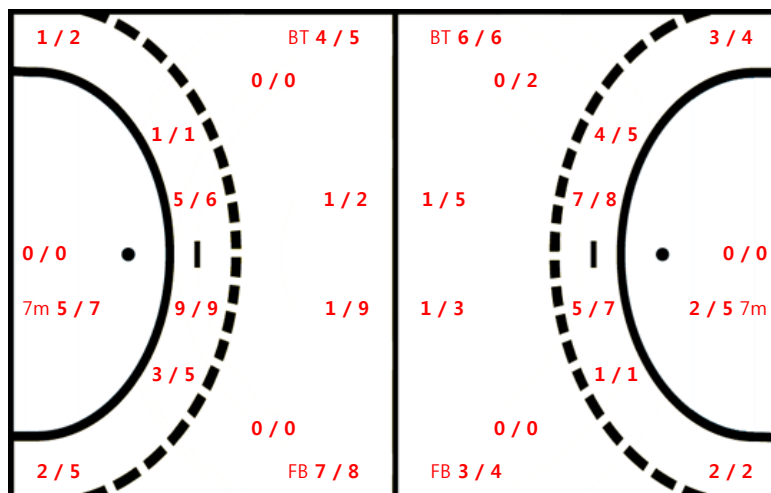

[2017 SK핸드볼코리아리그]

Shot Distribution

Referees : 서지열 / 구분옥

2017.03.31 15:00 대구 시민체육관

MVP : 권한나

서울시청 28 ^{16:15}/_{12:11} 26 경상남도개발공사

서울시청

Players Goals / Shots

2 송지영		
0/0	0/0	0/0
0/0	0/0	0/0
0/0	1/2	0/0

5 엄지희		
0/0	0/0	0/0
0/0	0/0	0/0
0/0	0/0	0/0

6 송해림		
0/0	0/1	0/0
1/1	0/0	0/0
2/4	1/1	2/2

7 강다혜		
1/1	0/0	0/0
0/1	0/0	0/0
0/0	0/0	1/1

9 김이슬		
0/1	1/1	0/0
0/0	0/0	1/1
1/1	0/0	0/0

Missed: 1 Post: 1

11 김효선		
0/0	0/0	0/0
0/0	0/0	0/0
0/0	0/0	0/0

13 박민정		
0/0	0/0	0/0
0/0	0/0	0/0
0/0	0/0	0/0

15 최수민		
0/0	0/2	1/1
0/0	0/0	0/0
0/2	1/1	0/0

17 김선해		
0/0	0/0	0/0
0/0	0/0	0/0
0/0	0/0	0/0

20 권한나		
1/2	0/1	3/3
1/1	0/0	0/0
2/2	1/1	1/2

Post: 1

Post: 1

21 최임정		
0/0	0/0	0/0
0/0	0/0	0/0
0/0	0/0	0/0

22 이한솔		
1/1	0/0	0/0
1/1	0/0	0/0
1/1	0/1	2/2

23 이지은		
0/0	0/0	0/0
0/0	0/0	0/0
0/0	0/0	0/0

Team Goals / Shots

Team		
3/5	1/5	4/4
3/4	0/0	1/1
6/10	4/6	6/7

Missed: 1 Post: 3

Offense

Goalkeepers Goals / Shots

12 주희		
0/1	0/0	1/2
1/4	0/0	4/8
3/6	1/7	0/5

16 나혜린

0/1	0/1	0/0
0/0	0/0	0/1
0/0	0/0	1/1

2Min	2 Minute Suspensions	AS	Assists	BS	Block Shots	BT	Breakthroughs	RB	Rebound
DR	Disqualification with report	RC	Red cards	FB	Fast Breaks	G/S	Goals/Shots	BD	Blocked
S/S	Saves/Shots	YC	Yellow Cards	ST	Steals	TF	Technical Faults	%	Efficiency