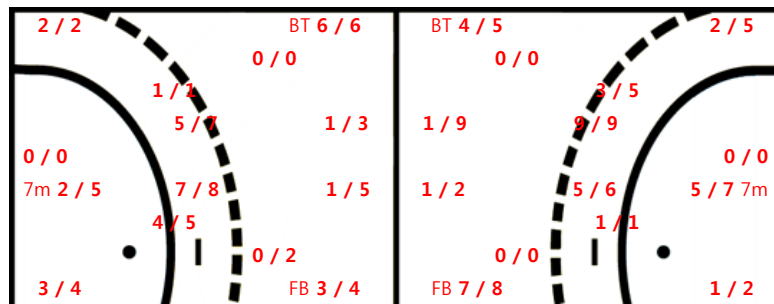

[2017 SK핸드볼코리아리그]

Shot Distribution

Referees : 서지열 / 구본옥

2017.03.31 15:00 대구 시민체육관

MVP : 권한나

경상남도개발공사 26 15:16 11:12 28 서울시청

경상남도개발공사

Players Goals / Shots

6 연수진		
1 / 1	0 / 0	0 / 0
0 / 0	0 / 0	3 / 3
0 / 1	0 / 0	1 / 1

Missed: 1

7 이유진		
0 / 0	0 / 0	0 / 0
1 / 1	0 / 0	0 / 0
0 / 1	0 / 0	1 / 1

Missed: 2

11 김주영		
0 / 0	0 / 0	0 / 0
0 / 0	0 / 0	0 / 0
0 / 0	0 / 0	0 / 0

13 김미정		
0 / 0	0 / 0	0 / 0
0 / 0	0 / 0	0 / 0
0 / 0	0 / 0	0 / 0

14 전나영		
0 / 0	0 / 0	0 / 0
0 / 0	0 / 0	1 / 1
0 / 0	1 / 2	0 / 0

19 원미나		
1 / 1	1 / 1	0 / 1
1 / 2	0 / 0	0 / 4
0 / 0	1 / 1	0 / 1

Missed: 1 Post: 1 Blocked: 3

21 김보은		
0 / 0	0 / 0	1 / 1
0 / 0	0 / 0	0 / 0
1 / 2	3 / 3	3 / 3

24 이설화		
0 / 0	0 / 0	0 / 0
0 / 0	0 / 0	0 / 0
0 / 0	0 / 0	0 / 0

27 박하얀		
0 / 0	0 / 0	0 / 0
1 / 1	0 / 0	1 / 1
2 / 2	1 / 1	0 / 0

Blocked: 5

Team Goals / Shots

Team		
2 / 2	1 / 1	1 / 2
3 / 4	0 / 0	5 / 9
3 / 6	6 / 7	5 / 6

Missed: 4 Post: 1 Blocked: 8

Offense

Defense

Goalkeepers Goals / Shots

1 이가희		
0 / 0	0 / 0	0 / 1
0 / 0	0 / 0	0 / 0
0 / 0	0 / 0	0 / 0

12 권은희		
0 / 0	0 / 0	0 / 0
0 / 0	0 / 0	0 / 0
0 / 0	0 / 0	0 / 0

16 박새영		
2 / 5	4 / 5	0 / 3
1 / 4	0 / 0	0 / 1
4 / 10	2 / 6	1 / 7

2Min	2 Minute Suspensions	AS	Assists	BS	Block Shots	BT	Breakthroughs	RB	Rebound
DR	Disqualification with report	RC	Red cards	FB	Fast Breaks	G/S	Goals/Shots	BD	Blocked
S/S	Saves/Shots	YC	Yellow Cards	ST	Steals	TF	Technical Faults	%	Efficiency