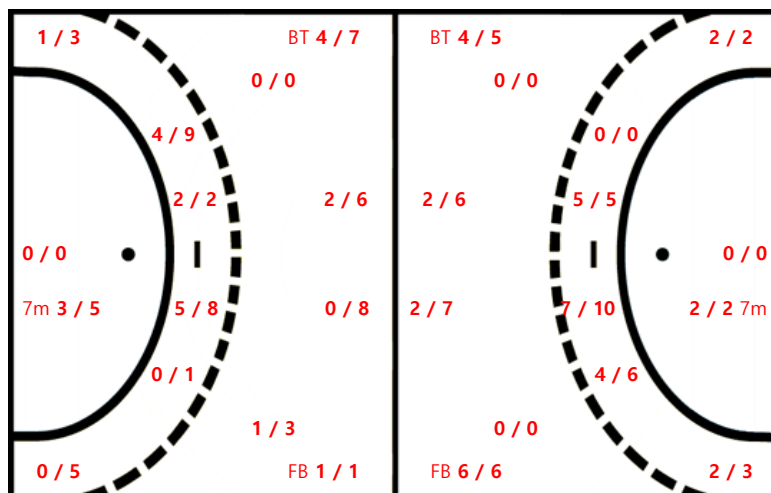

[2017 SK핸드볼코리아리그]

Shot Distribution

Referees : 이 석 / 구분옥

2017.04.23 12:00 삼척실내체육관

MVP : 박미라

광주광역시 도시공사 18 ^{9:14}/_{9:12} 26 삼척시청

광주광역시 도시공사

Players Goals / Shots

3 강경민		
0/0	0/0	0/0
0/0	0/0	0/0
0/0	0/0	0/0

6 강주빈		
0/0	0/0	0/0
0/0	0/0	0/0
0/0	0/0	0/0

7 조하람		
0/0	0/0	0/0
0/0	0/0	0/0
0/0	0/0	0/0

9 서은지		
0/0	1/2	1/1
0/0	0/1	1/3
1/1	0/1	0/0

11 천혜수		
0/0	0/0	0/0
0/1	0/0	0/0
0/0	0/0	0/1

Post: 1

14 김은희		
0/0	0/0	0/0
0/0	0/0	0/0
0/0	0/0	2/2

15 김혜진		
0/1	0/1	0/0
0/0	0/0	0/0
0/3	1/2	1/1

Post: 2 Blocked: 1

17 정소영		
0/0	0/0	0/0
0/0	0/0	0/0
0/0	0/0	0/0

20 허유진		
1/1	0/0	0/0
1/1	0/0	0/1
1/1	0/1	2/3

Post: 1

21 김수정		
1/3	0/1	0/0
0/0	0/0	0/0
1/7	0/0	1/2

Post: 2 Blocked: 6

23 이수연		
0/0	0/0	0/0
0/0	0/0	0/0
0/0	0/0	0/0

26 서명지		
1/1	0/0	0/0
0/0	0/0	1/1
0/0	0/0	0/0

Team Goals / Shots

Team		
3/6	1/4	1/1
1/2	0/1	2/5
3/12	1/4	6/9

Post: 6 Blocked: 7

Offense

Defense

Goalkeepers Goals / Shots

12 김예린		
1/3	1/3	1/3
1/5	0/0	2/7
1/5	1/2	1/7

16 박조은		
0/0	0/0	0/0
0/0	0/0	0/0
0/0	0/0	0/0

2Min	2 Minute Suspensions	AS	Assists	BS	Block Shots	BT	Breakthroughs	RB	Rebound
DR	Disqualification with report	RC	Red cards	FB	Fast Breaks	G/S	Goals/Shots	BD	Blocked
S/S	Saves/Shots	YC	Yellow Cards	ST	Steals	TF	Technical Faults	%	Efficiency