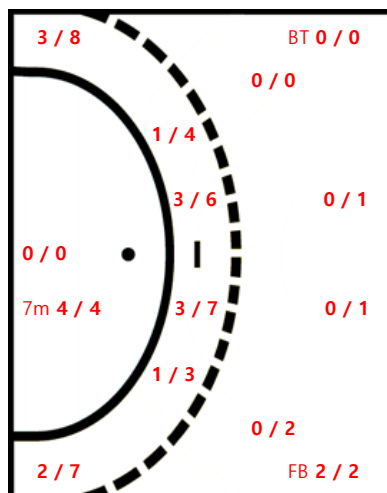

Team Goals / Shots

Team		
3/4	2/3	3/4
0/5	0/0	2/6
2/7	3/3	2/6

Missed: 3 Post: 2 Blocked: 3

Offense

Defense

Goalkeepers Goals / Shots

12 김예린		
0/0	0/0	0/0
0/0	0/0	0/0
0/0	0/0	0/0

16 박조은		
1/5	1/2	2/6
1/3	0/0	1/2
3/8	3/4	0/5