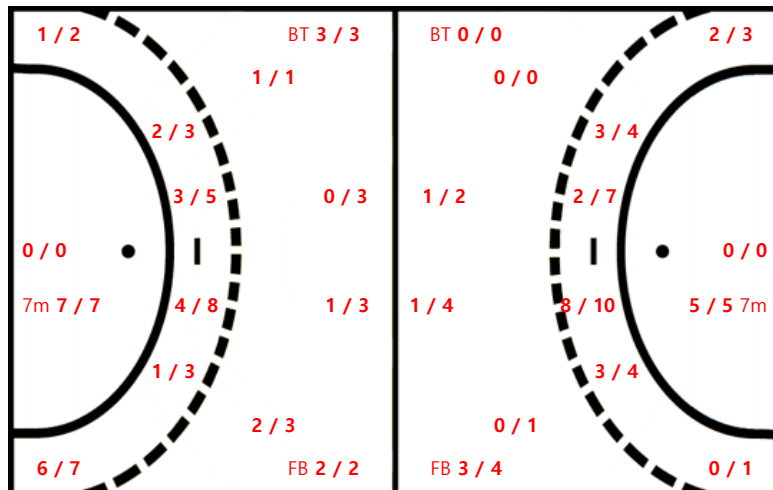

[2017 SK핸드볼코리아리그]

Shot Distribution

Referees : 김민경 / 정효준

2017.05.04 16:00 광주빛고을체육관

MVP : 송해림

서울시청 28 13 : 12 15 : 13 25 SK슈가글라이더즈

서울시청

Players Goals / Shots

2 송지영		
0 / 0	0 / 0	1 / 1
0 / 1	0 / 0	0 / 0
1 / 1	0 / 0	0 / 0

Post: 1

5 엄지희		
0 / 0	0 / 0	0 / 0
0 / 0	0 / 0	0 / 0
0 / 0	0 / 0	0 / 0

6 송해림		
2 / 2	0 / 0	1 / 2
0 / 0	0 / 0	0 / 0
2 / 2	0 / 0	0 / 0

Post: 1

7 강다혜		
0 / 0	0 / 0	0 / 0
0 / 0	0 / 0	0 / 0
0 / 1	0 / 0	0 / 0

9 김이슬		
0 / 0	0 / 0	0 / 1
0 / 1	0 / 0	0 / 0
1 / 1	0 / 0	0 / 0

11 김효선		
0 / 0	0 / 0	0 / 0
0 / 0	0 / 0	0 / 0
0 / 0	0 / 0	0 / 0

13 박민정		
0 / 0	0 / 0	0 / 0
0 / 0	0 / 0	0 / 0
0 / 0	0 / 0	0 / 0

15 최수민		
0 / 0	1 / 1	0 / 1
0 / 0	0 / 0	1 / 2
2 / 2	2 / 2	1 / 1

Missed: 2

17 김선혜		
0 / 1	0 / 0	0 / 0
0 / 0	0 / 0	0 / 0
3 / 3	0 / 0	1 / 1

20 권한나		
0 / 0	3 / 3	0 / 0
1 / 1	0 / 0	0 / 0
2 / 3	2 / 3	1 / 1

Post: 3 Blocked: 1

21 최임정		
0 / 0	0 / 0	0 / 0
0 / 0	0 / 0	0 / 0
0 / 0	0 / 0	0 / 0

22 이한솔		
0 / 0	0 / 0	0 / 0
0 / 0	0 / 0	0 / 0
0 / 0	0 / 0	0 / 0

23 이지은		
0 / 0	0 / 0	0 / 0
0 / 0	0 / 0	0 / 0
0 / 0	0 / 0	0 / 0

Team Goals / Shots

Team		
2 / 3	4 / 4	2 / 5
1 / 3	0 / 0	1 / 2
11 / 13	4 / 5	3 / 3

Missed: 3 Post: 5 Blocked: 1

Offense

Defense

Goalkeepers Goals / Shots

12 주희		
1 / 3	0 / 2	1 / 6
1 / 1	0 / 0	1 / 3
3 / 10	1 / 3	2 / 6

16 나혜린		
0 / 1	0 / 0	0 / 0
0 / 0	0 / 0	0 / 0
0 / 0	0 / 0	0 / 0

2Min	2 Minute Suspensions	AS	Assists	BS	Block Shots	BT	Breakthroughs	RB	Rebound
DR	Disqualification with report	RC	Red cards	FB	Fast Breaks	G/S	Goals/Shots	BD	Blocked
S/S	Saves/Shots	YC	Yellow Cards	ST	Steals	TF	Technical Faults	%	Efficiency