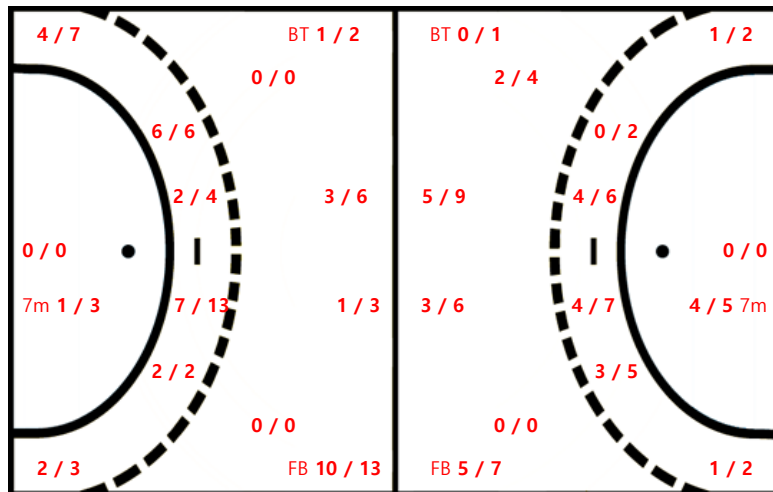

[2017 SK핸드볼코리아리그]

Shot Distribution

Referees : 서지열 / 채건수

2017.06.16 17:00 의정부 실내체육관

MVP : 유소정

SK슈가글라이더즈 28 ^{17:11}/_{11:16} 27 광주도시공사

SK슈가글라이더즈

Players

Goals / Shots

2 김선화		
1 / 1	0 / 0	2 / 3
1 / 1	0 / 0	1 / 1
1 / 2	0 / 0	1 / 1

Post: 2

6 최수지		
0 / 0	0 / 0	0 / 1
1 / 2	0 / 0	1 / 2
1 / 1	0 / 0	1 / 1

7 이효진		
0 / 0	0 / 0	0 / 0
0 / 0	0 / 0	0 / 0
0 / 0	0 / 0	0 / 0

9 김온아		
0 / 1	1 / 1	0 / 1
0 / 1	0 / 0	0 / 0
0 / 1	0 / 0	2 / 2

Blocked: 1

13 조아람		
0 / 0	0 / 0	1 / 1
0 / 0	0 / 0	0 / 0
0 / 0	0 / 0	0 / 0

17 이하늘		
0 / 0	0 / 0	0 / 0
0 / 0	0 / 0	0 / 0
0 / 0	0 / 0	0 / 0

18 양새슬		
0 / 0	0 / 0	0 / 0
0 / 0	0 / 0	0 / 0
0 / 0	0 / 0	0 / 0

23 김민선		
0 / 0	0 / 0	0 / 0
0 / 0	0 / 0	0 / 0
0 / 0	0 / 0	0 / 0

24 최희란		
0 / 0	0 / 0	0 / 0
0 / 0	0 / 0	0 / 0
0 / 0	0 / 0	0 / 0

28 조수연		
0 / 2	0 / 0	1 / 3
0 / 1	0 / 0	1 / 1
2 / 2	1 / 1	0 / 0

Missed: 1

29 유소정		
3 / 3	1 / 1	1 / 1
0 / 0	0 / 0	2 / 2
0 / 1	0 / 0	1 / 2

Team Goals / Shots

Team		
4 / 7	2 / 2	5 / 10
2 / 5	0 / 0	5 / 6
4 / 7	1 / 1	5 / 6

Missed: 1 Post: 2 Blocked: 1

Offense

Goalkeepers Goals / Shots

1 손민지		
1 / 2	1 / 1	1 / 4
3 / 3	0 / 0	1 / 2
2 / 4	0 / 2	1 / 3

12 용세라		
2 / 3	0 / 1	0 / 4
1 / 2	0 / 0	1 / 1
2 / 7	1 / 3	0 / 2

16 장수인		
0 / 0	0 / 0	0 / 0
0 / 0	0 / 0	0 / 0
0 / 0	0 / 0	0 / 0

2Min	2 Minute Suspensions	AS	Assists	BS	Block Shots	BT	Breakthroughs	RB	Rebound
DR	Disqualification with report	RC	Red cards	FB	Fast Breaks	G/S	Goals/Shots	BD	Blocked
S/S	Saves/Shots	YC	Yellow Cards	ST	Steals	TF	Technical Faults	%	Efficiency