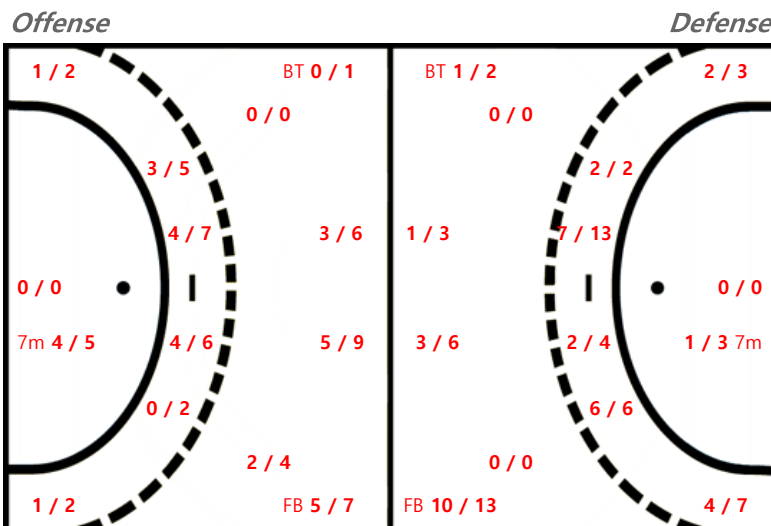

[2017 SK핸드볼코리아리그]

Shot Distribution

Referees : 서지열 / 채건수

2017.06.16 17:00 의정부 실내체육관

MVP : 유소정

광주도시공사 27 11 : 17 28 SK슈가글라이더즈 16 : 11

광주도시공사

Players Goals / Shots

3 강경민		
0 / 0	0 / 0	0 / 0
0 / 0	0 / 0	0 / 0
0 / 0	0 / 0	0 / 0

6 강주빈		
0 / 0	0 / 0	0 / 0
0 / 0	0 / 0	0 / 0
0 / 0	0 / 0	0 / 0

7 조하람		
1 / 1	1 / 1	1 / 1
1 / 2	0 / 0	0 / 0
1 / 2	0 / 1	1 / 1

9 서은지		
0 / 0	0 / 0	0 / 0
0 / 1	0 / 0	0 / 0
0 / 0	0 / 0	1 / 1

11 천혜수		
0 / 0	0 / 0	0 / 0
0 / 0	0 / 0	0 / 0
0 / 0	2 / 2	0 / 0

Blocked: 1 Missed: 1 Post: 1

14 김은희		
0 / 0	0 / 0	0 / 0
0 / 0	0 / 0	0 / 1
1 / 1	1 / 1	2 / 2

15 김혜진		
1 / 1	0 / 0	2 / 3
0 / 0	0 / 0	0 / 1
1 / 2	0 / 0	0 / 0

17 정소영		
0 / 0	0 / 0	0 / 0
0 / 0	0 / 0	0 / 0
0 / 0	0 / 0	0 / 0

19 김지희		
0 / 0	0 / 0	0 / 0
0 / 0	0 / 0	0 / 0
0 / 0	0 / 0	0 / 0

20 허유진		
0 / 0	0 / 0	2 / 2
0 / 1	0 / 0	0 / 0
1 / 1	0 / 0	0 / 0

Missed: 1 Post: 1 Blocked: 2

21 김수정		
0 / 0	0 / 1	1 / 1
0 / 1	0 / 0	1 / 1
3 / 5	0 / 0	0 / 1

23 이수연		
0 / 1	0 / 0	0 / 0
0 / 0	0 / 0	0 / 0
0 / 0	1 / 1	0 / 0

26 서명지		
0 / 2	0 / 0	1 / 1
0 / 0	0 / 0	0 / 0
0 / 0	0 / 0	0 / 0

29 구예진		
0 / 0	0 / 0	0 / 0
0 / 0	0 / 0	0 / 0
0 / 0	0 / 0	0 / 0

Blocked: 1 Post: 1

Team Goals / Shots

Team		
2 / 5	1 / 2	7 / 8
1 / 5	0 / 0	1 / 3
7 / 11	4 / 5	4 / 5

Missed: 2 Post: 3 Blocked: 4

Goalkeepers Goals / Shots

12 김예린		
1 / 1	0 / 0	0 / 0
0 / 0	0 / 0	0 / 1
0 / 1	0 / 0	0 / 0

16 박조은		
2 / 6	0 / 2	5 / 10
3 / 5	0 / 0	1 / 5
3 / 6	0 / 1	1 / 6

2Min	2 Minute Suspensions	AS	Assists	BS	Block Shots	BT	Breakthroughs	RB	Rebound
DR	Disqualification with report	RC	Red cards	FB	Fast Breaks	G/S	Goals/Shots	BD	Blocked
S/S	Saves/Shots	YC	Yellow Cards	ST	Steals	TF	Technical Faults	%	Efficiency