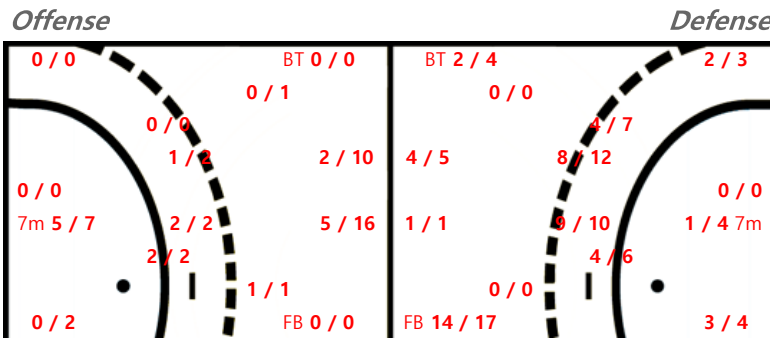

[제14회 태백산기 전국종합핸드볼대회(고등부)]

Shot Distribution

Referees : 이은하 / 이가을

2017.07.25 10:00 태백 고원체육관

MVP :

경주여자고등학교 18 7 : 20 11 : 16 36 황지정보산업고등학교

경주여자고등학교

Players Goals / Shots

10 임재은		
0 / 0	0 / 0	0 / 0
0 / 0	0 / 0	0 / 0
0 / 0	0 / 0	0 / 0

17 김에스터		
0 / 1	0 / 0	1 / 3
0 / 1	0 / 0	2 / 4
0 / 0	1 / 1	0 / 0

Missed: 2 Post: 1 Blocked: 3

21 박지민		
0 / 0	0 / 0	0 / 0
0 / 0	0 / 0	0 / 0
0 / 0	0 / 0	0 / 0

Missed: 1

24 이선민		
1 / 2	0 / 0	2 / 2
2 / 2	0 / 0	1 / 3
3 / 4	0 / 0	3 / 4

Missed: 1 Post: 5 Blocked: 3

25 이아름		
0 / 0	0 / 0	0 / 0
0 / 0	0 / 0	0 / 0
0 / 0	0 / 0	0 / 0

27 김채림		
0 / 0	0 / 0	1 / 2
0 / 0	0 / 0	0 / 0
0 / 0	0 / 1	1 / 1

Blocked: 2

39 류승혜		
0 / 0	0 / 1	0 / 0
0 / 0	0 / 0	0 / 0
0 / 0	0 / 0	0 / 0

88 김승리		
0 / 0	0 / 0	0 / 0
0 / 0	0 / 0	0 / 0
0 / 0	0 / 0	0 / 0

Post: 1

Team Goals / Shots

Team		
1 / 3	0 / 1	4 / 7
2 / 3	0 / 0	3 / 7
3 / 4	1 / 2	4 / 5

Missed: 4 Post: 7 Blocked: 8

Goalkeepers Goals / Shots

1 여지원		
1 / 3	0 / 2	2 / 6
1 / 5	0 / 0	2 / 5
3 / 9	2 / 7	1 / 11

2Min	2 Minute Suspensions	AS	Assists	BS	Block Shots	BT	Breakthroughs	RB	Rebound
DR	Disqualification with report	RC	Red cards	FB	Fast Breaks	G/S	Goals/Shots	BD	Blocked
S/S	Saves/Shots	YC	Yellow Cards	ST	Steals	TF	Technical Faults	%	Efficiency