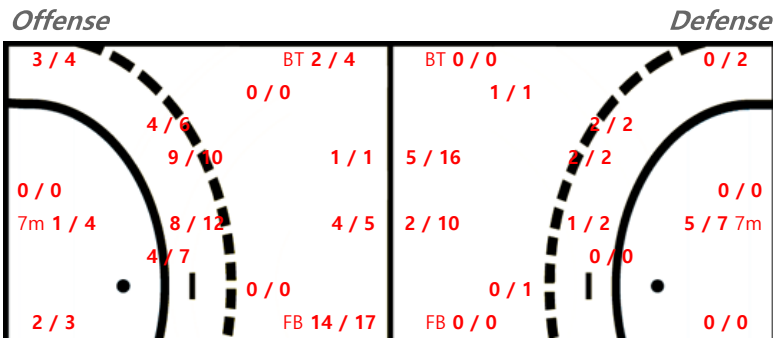

24 최지혜		
0 / 0	0 / 0	0 / 1
1 / 1	0 / 0	0 / 0
1 / 1	0 / 0	0 / 0

Post: 2

Post: 1

Team Goals / Shots

Team		
2 / 3	2 / 2	4 / 6
4 / 5	0 / 0	3 / 5
6 / 9	5 / 7	10 / 11

Missed: 1 Post: 3

Goalkeepers Goals / Shots

12 이민지		
2 / 3	1 / 1	3 / 7
1 / 3	0 / 0	4 / 7
1 / 4	1 / 2	1 / 5