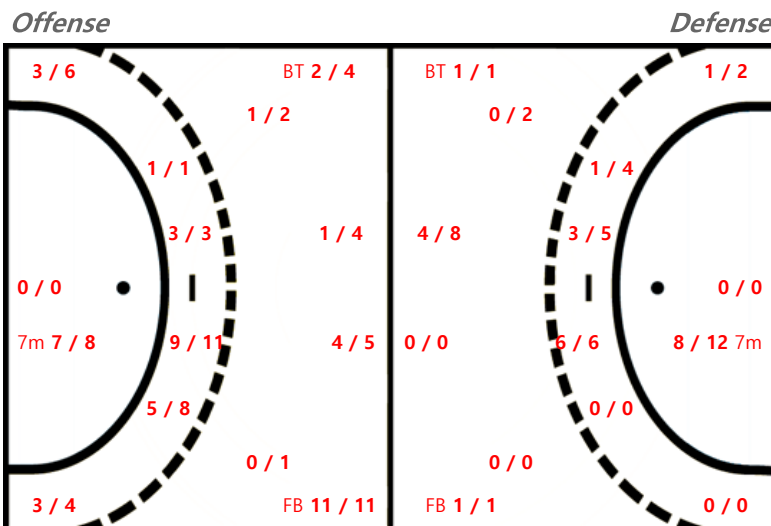

[제14회 태백산기 전국종합핸드볼대회(고등부)]

Shot Distribution

Referees : 이은하 / 이가을

2017.07.25 15:20 태백 고원체육관

MVP :

일신여자고등학교 37 ^{11 : 8} 26 : 15 23 대구체육고등학교

일신여자고등학교

Players Goals / Shots

11 이현주		
0 / 0	0 / 0	1 / 1
0 / 0	0 / 1	1 / 1
0 / 0	0 / 0	1 / 1

Post: 2

13 윤예빈		
0 / 0	0 / 0	0 / 0
0 / 0	0 / 0	0 / 0
0 / 0	0 / 0	0 / 0

17 최서연		
0 / 0	0 / 0	0 / 0
0 / 0	0 / 0	0 / 0
0 / 0	0 / 0	0 / 0

18 황인선		
0 / 0	0 / 0	0 / 0
0 / 0	0 / 0	0 / 0
0 / 0	0 / 0	0 / 0

19 박진영		
0 / 0	0 / 0	0 / 0
0 / 0	0 / 0	0 / 0
0 / 0	0 / 0	0 / 0

21 정예영		
0 / 0	1 / 1	0 / 0
1 / 2	0 / 0	1 / 1
2 / 2	0 / 0	3 / 4

Blocked: 1

22 신민희		
0 / 0	0 / 0	0 / 0
0 / 0	0 / 0	0 / 0
0 / 0	0 / 0	0 / 0

23 최지해		
0 / 0	0 / 0	0 / 0
0 / 1	0 / 0	1 / 1
0 / 1	1 / 1	4 / 4

Post: 1

24 신현진		
0 / 0	0 / 0	0 / 0
0 / 0	0 / 0	0 / 1
0 / 0	0 / 0	1 / 1

Missed: 1

26 김하경		
0 / 1	1 / 1	0 / 0
1 / 1	0 / 0	1 / 1
2 / 3	1 / 1	2 / 3

31 윤주나		
0 / 0	0 / 0	0 / 0
1 / 1	0 / 0	0 / 0
0 / 0	0 / 0	0 / 0

33 김한령		
0 / 0	0 / 0	2 / 2
0 / 0	0 / 0	0 / 0
1 / 1	0 / 0	0 / 0

Blocked: 1

99 신다래		
0 / 0	1 / 1	1 / 1
3 / 3	0 / 0	0 / 0
1 / 1	1 / 2	0 / 1

Missed: 1

Team Goals / Shots

Team		
0 / 1	3 / 3	4 / 4
6 / 8	0 / 1	4 / 5
6 / 8	3 / 4	11 / 14

Missed: 2 Post: 3 Blocked: 2

Goalkeepers Goals / Shots

12 정진희		
1 / 1	0 / 0	0 / 0
3 / 6	0 / 0	3 / 7
0 / 5	3 / 9	1 / 6

16 한수빈		
0 / 0	0 / 0	0 / 0
0 / 0	0 / 0	0 / 0
0 / 0	0 / 0	0 / 0

2Min	2 Minute Suspensions	AS	Assists	BS	Block Shots	BT	Breakthroughs	RB	Rebound
DR	Disqualification with report	RC	Red cards	FB	Fast Breaks	G/S	Goals/Shots	BD	Blocked
S/S	Saves/Shots	YC	Yellow Cards	ST	Steals	TF	Technical Faults	%	Efficiency