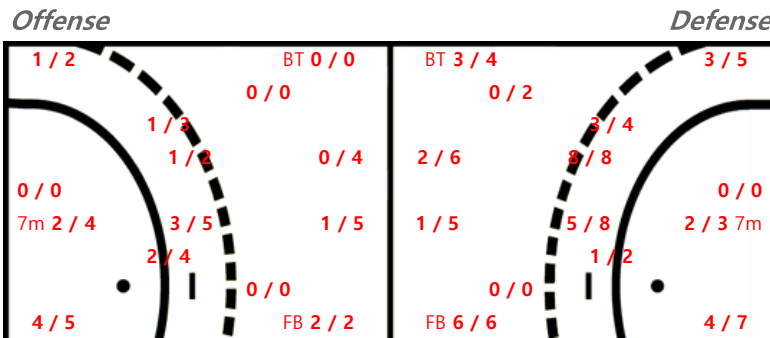

Missed: 3 Post: 1 Blocked: 5

Goalkeepers Goals / Shots

16 김세빈		
2 / 8	1 / 1	4 / 9
0 / 4	0 / 0	1 / 5
0 / 4	1 / 2	3 / 8

2Min	2 Minute Suspensions	AS	Assists	BS	Block Shots	BT	Breakthroughs	RB	Rebound
DR	Disqualification with report	RC	Red cards	FB	Fast Breaks	G/S	Goals/Shots	BD	Blocked
S/S	Saves/Shots	YC	Yellow Cards	ST	Steals	TF	Technical Faults	%	Efficiency