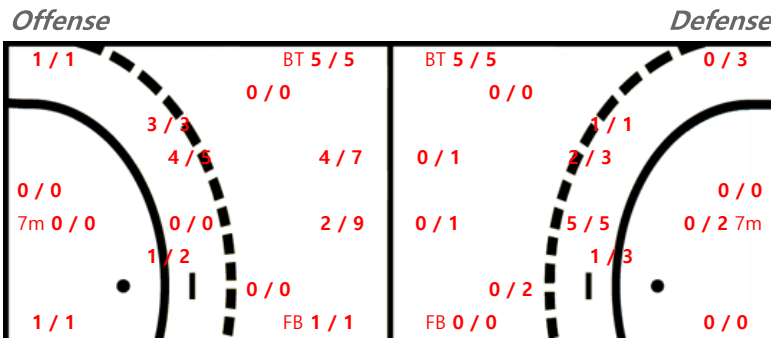

Team Goals / Shots

Team		
3 / 5	0 / 2	3 / 3
3 / 4	0 / 0	2 / 3
2 / 2	0 / 0	4 / 6

Missed: 5

Blocked: 1

Goalkeepers Goals / Shots

1 공다정		
1 / 2	0 / 0	0 / 2
0 / 1	0 / 0	1 / 3
1 / 5	0 / 0	0 / 0

2Min	2 Minute Suspensions	AS	Assists	BS	Block Shots	BT	Breakthroughs	RB	Rebound
DR	Disqualification with report	RC	Red cards	FB	Fast Breaks	G/S	Goals/Shots	BD	Blocked
S/S	Saves/Shots	YC	Yellow Cards	ST	Steals	TF	Technical Faults	%	Efficiency