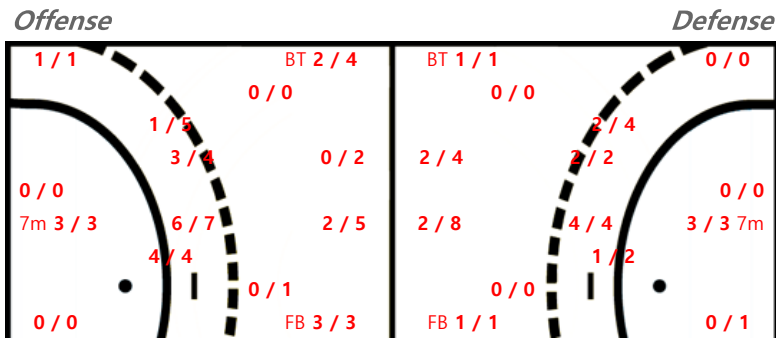

Post: 1

29 김선운			35 전나혜		
1/2	0/0	1/1	1/1	0/0	2/2
2/2	0/0	0/1	1/2	0/0	1/1
1/1	1/2	1/1	1/1	0/0	0/0

Missed: 2 Post: 1 Post: 1

Team Goals / Shots

Team		
4/6	1/2	3/3
4/5	0/0	2/3
3/3	1/3	2/2

Missed: 2 Post: 3

Goalkeepers Goals / Shots

12 최연아		
0/3	2/2	0/2
1/3	1/1	1/2
0/1	2/3	1/7

33 김윤서		
0/0	0/0	0/0
0/0	0/0	0/0
0/0	0/0	0/0

2Min	2 Minute Suspensions	AS	Assists	BS	Block Shots	BT	Breakthroughs	RB	Rebound
DR	Disqualification with report	RC	Red cards	FB	Fast Breaks	G/S	Goals/Shots	BD	Blocked
S/S	Saves/Shots	YC	Yellow Cards	ST	Steals	TF	Technical Faults	%	Efficiency