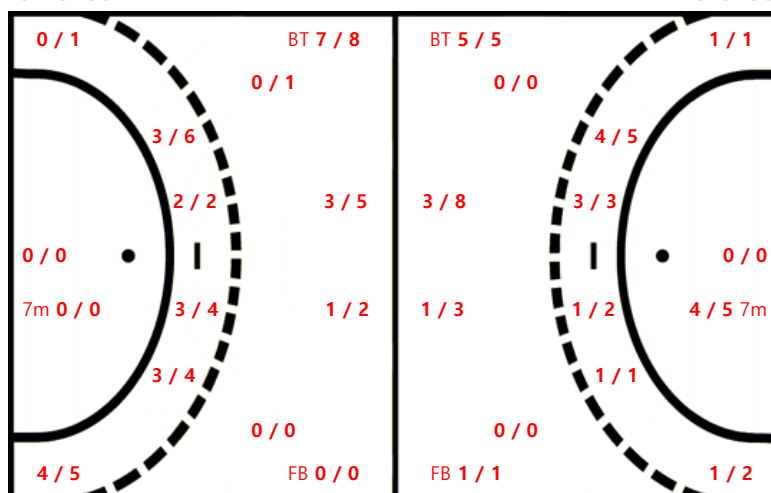

[제73회 전국종별선수권대회(초등부)]

Shot Distribution

Referees : 정효준 / 이은하

2018.04.18 11:00 정음국민체육센터

MVP :

무안초등학교 23   10 : 7
                                 9 : 12
                                 4 : 3   22   경주초등학교

무안초등학교

Players

Goals / Shots

2 권연지		
0 / 1	0 / 0	0 / 0
0 / 0	0 / 0	0 / 0
2 / 2	0 / 0	2 / 2

3 배주희		
0 / 0	0 / 0	0 / 0
0 / 0	0 / 0	0 / 0
0 / 0	0 / 0	0 / 0

7 임지수		
0 / 0	0 / 0	1 / 2
1 / 2	0 / 0	1 / 1
0 / 0	0 / 0	1 / 2

9 정세희		
0 / 0	0 / 0	0 / 0
0 / 0	0 / 0	0 / 0
0 / 0	0 / 0	0 / 0

10 박희원		
0 / 0	0 / 0	0 / 0
0 / 0	0 / 0	0 / 0
0 / 0	0 / 0	0 / 0

Missed: 1

Missed: 1

16 최서연		
0 / 0	0 / 0	0 / 0
0 / 0	0 / 0	0 / 0
0 / 0	0 / 1	0 / 0

17 서아영		
1 / 1	0 / 0	0 / 1
3 / 3	0 / 0	0 / 0
3 / 4	0 / 0	0 / 0

18 이예은		
0 / 0	0 / 0	0 / 0
0 / 0	0 / 0	0 / 0
0 / 0	0 / 0	0 / 0

19 박규리		
0 / 0	0 / 0	0 / 0
0 / 0	0 / 0	0 / 0
0 / 0	0 / 0	0 / 0

20 김태희		
0 / 0	0 / 0	0 / 0
0 / 0	0 / 0	0 / 0
0 / 0	0 / 0	0 / 0

Missed: 1

Blocked: 1

27 배현주		
0 / 0	0 / 0	1 / 1
0 / 0	0 / 0	0 / 0
2 / 2	0 / 0	1 / 1

Post: 1

Team Goals / Shots

Team		
1 / 2	0 / 0	2 / 4
4 / 5	0 / 0	1 / 1
7 / 8	0 / 1	4 / 5

Missed: 3   Post: 1   Blocked: 1

Offense

Defense

Goalkeepers Goals / Shots

1 조은솔		
0 / 0	0 / 0	0 / 0
0 / 0	0 / 0	0 / 0
0 / 0	0 / 0	0 / 0

12 김미소		
2 / 5	0 / 0	0 / 4
1 / 2	0 / 0	1 / 5
2 / 3	1 / 3	0 / 4

2Min	2 Minute Suspensions	AS	Assists	BS	Block Shots	BT	Breakthroughs	RB	Rebound
DR	Disqualification with report	RC	Red cards	FB	Fast Breaks	G/S	Goals/Shots	BD	Blocked
S/S	Saves/Shots	YC	Yellow Cards	ST	Steals	TF	Technical Faults	%	Efficiency