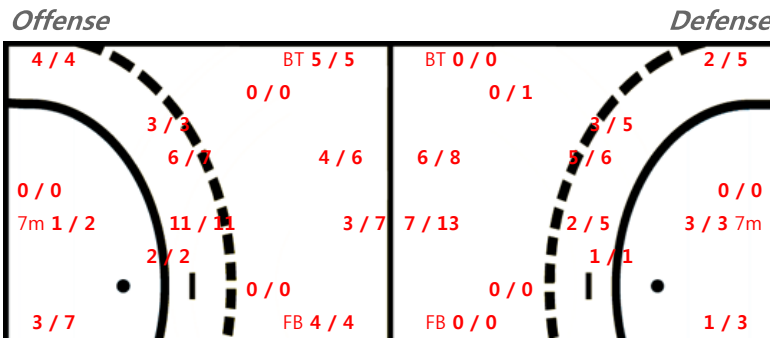

[제73회 전국종별선수권대회(중등부)]

Shot Distribution

Referees : 강경택 / 배성현

2018.04.21 11:10 배드민턴장

MVP :

인화여자중학교 37 20 : 13 31 천안여자중학교 17 : 18

인화여자중학교

Players Goals / Shots

3 장나연		
3 / 3	0 / 0	2 / 2
0 / 0	0 / 0	0 / 0
0 / 0	0 / 0	0 / 0

5 이예림		
0 / 1	0 / 0	0 / 0
0 / 0	0 / 0	0 / 0
0 / 0	0 / 0	0 / 0

7 이한경		
2 / 2	1 / 1	3 / 4
1 / 1	0 / 0	3 / 3
0 / 0	0 / 0	0 / 0

9 이한주		
0 / 0	1 / 1	1 / 1
0 / 0	0 / 0	1 / 1
1 / 1	0 / 0	0 / 0

10 이지민		
0 / 0	1 / 1	0 / 0
0 / 0	0 / 0	0 / 0
0 / 0	0 / 0	0 / 0

Missed: 1 Post: 5

Missed: 1

11 박지수		
6 / 6	2 / 2	3 / 3
0 / 0	0 / 0	0 / 0
1 / 1	0 / 0	0 / 0

17 임유선		
0 / 0	0 / 0	0 / 0
1 / 1	0 / 0	0 / 0
1 / 1	0 / 0	0 / 0

18 유임현		
0 / 0	1 / 1	0 / 0
0 / 0	0 / 0	0 / 0
0 / 0	0 / 0	0 / 0

19 박주원		
1 / 2	0 / 0	1 / 1
0 / 0	0 / 0	0 / 0
0 / 0	0 / 0	0 / 0

Missed: 1 Post: 1

Team Goals / Shots

Team		
12 / 14	6 / 6	10 / 11
2 / 2	0 / 0	4 / 4
3 / 3	0 / 0	0 / 0

Missed: 3 Post: 6

Goalkeepers Goals / Shots

1 김가영		
0 / 3	0 / 0	0 / 2
1 / 3	0 / 0	1 / 1
0 / 5	0 / 1	1 / 4

12 공진아		
3 / 10	3 / 3	2 / 5
0 / 2	0 / 0	1 / 2
1 / 2	2 / 2	0 / 1

2Min	2 Minute Suspensions	AS	Assists	BS	Block Shots	BT	Breakthroughs	RB	Rebound
DR	Disqualification with report	RC	Red cards	FB	Fast Breaks	G/S	Goals/Shots	BD	Blocked
S/S	Saves/Shots	YC	Yellow Cards	ST	Steals	TF	Technical Faults	%	Efficiency