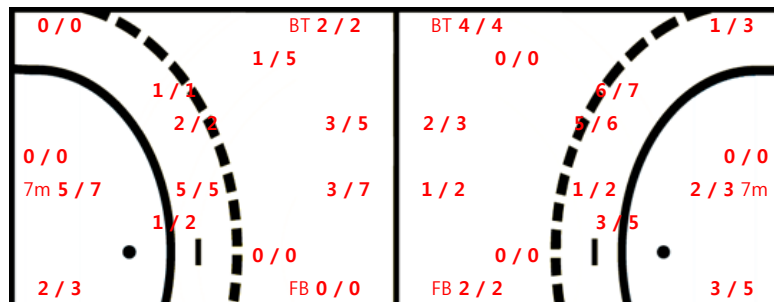

[제73회 전국종별선수권대회(중등부)]

Shot Distribution

Referees : 정효준 / 김성진

2018.04.24 12:20 배드민턴장

MVP :

동방여자중학교 23 13 : 15
10 : 9 24 인화여자중학교

동방여자중학교

Players Goals / Shots

3 박진욱		
1 / 1	0 / 0	0 / 0
0 / 0	0 / 0	0 / 0
0 / 0	0 / 0	0 / 0

8 전초롱		
0 / 0	0 / 0	0 / 0
0 / 0	0 / 0	0 / 0
0 / 0	0 / 0	0 / 0

10 방채빈		
0 / 0	1 / 1	0 / 0
0 / 0	0 / 0	0 / 0
1 / 2	0 / 0	0 / 1

13 홍주예		
0 / 0	0 / 0	0 / 0
0 / 0	0 / 0	1 / 1
1 / 1	0 / 1	0 / 0

17 오예나		
1 / 1	0 / 0	0 / 0
0 / 0	0 / 0	0 / 0
2 / 2	0 / 0	2 / 2

Missed: 1 Post: 1

18 박채은		
0 / 0	0 / 0	0 / 0
0 / 0	0 / 0	0 / 0
0 / 0	0 / 0	0 / 0

21 박세림		
4 / 4	1 / 1	3 / 3
0 / 1	0 / 0	1 / 1
0 / 0	0 / 0	0 / 0

23 방채영		
0 / 0	0 / 0	0 / 0
0 / 0	0 / 0	0 / 0
0 / 0	0 / 0	0 / 0

33 김단비		
1 / 2	0 / 0	1 / 2
1 / 1	0 / 0	0 / 1
0 / 0	1 / 1	0 / 1

Missed: 2 Post: 2 Blocked: 2

Team Goals / Shots

Team		
7 / 8	2 / 2	4 / 5
1 / 2	0 / 0	2 / 3
4 / 5	1 / 2	2 / 4

Missed: 3 Post: 3 Blocked: 2

Offense

Goalkeepers Goals / Shots

12 서승리		
3 / 13	1 / 3	1 / 6
0 / 2	0 / 0	3 / 3
0 / 2	0 / 0	0 / 3

2Min	2 Minute Suspensions	AS	Assists	BS	Block Shots	BT	Breakthroughs	RB	Rebound
DR	Disqualification with report	RC	Red cards	FB	Fast Breaks	G/S	Goals/Shots	BD	Blocked
S/S	Saves/Shots	YC	Yellow Cards	ST	Steals	TF	Technical Faults	%	Efficiency