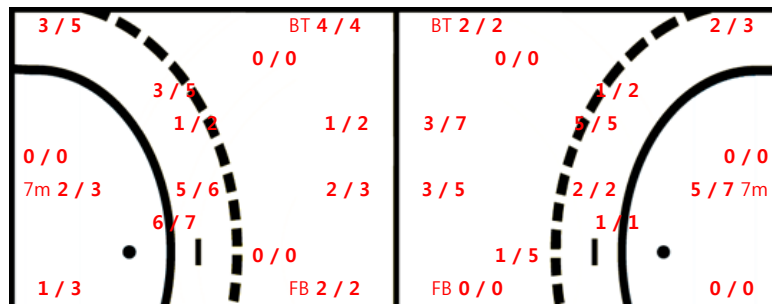

[제73회 전국종별선수권대회(중등부)]

Shot Distribution

Referees : 정효준 / 김성진

2018.04.24 12:20 배드민턴장

MVP :

인화여자중학교 24 ^{15:13}/_{9:10} 23 동방여자중학교

인화여자중학교

Players Goals / Shots

3 장나연		
3 / 5	0 / 0	1 / 1
0 / 0	0 / 0	0 / 0
0 / 0	0 / 0	1 / 1

5 이예림		
0 / 0	0 / 0	0 / 0
0 / 0	0 / 0	0 / 0
0 / 0	0 / 0	0 / 0

7 이한경		
0 / 0	0 / 0	2 / 3
0 / 0	0 / 0	0 / 1
1 / 1	0 / 0	2 / 2

9 이한주		
1 / 1	1 / 1	1 / 1
1 / 1	0 / 0	0 / 1
1 / 1	0 / 0	0 / 0

10 이지민		
0 / 0	0 / 0	0 / 0
0 / 0	0 / 0	0 / 0
0 / 0	0 / 0	0 / 0

Missed: 1

Post: 1

11 박지수		
3 / 3	0 / 1	1 / 1
1 / 1	0 / 0	0 / 0
0 / 0	0 / 0	0 / 0

17 임유선		
0 / 0	0 / 0	0 / 0
0 / 0	0 / 0	0 / 0
0 / 0	0 / 0	0 / 0

18 유임현		
2 / 3	0 / 0	0 / 0
0 / 0	0 / 0	0 / 0
0 / 0	0 / 0	0 / 0

19 박주원		
1 / 1	1 / 1	0 / 0
0 / 0	0 / 0	0 / 1
0 / 0	0 / 0	0 / 0

Missed: 1

Missed: 1

Team Goals / Shots

Team		
10 / 13	2 / 3	5 / 6
2 / 2	0 / 0	0 / 3
2 / 2	0 / 0	3 / 3

Missed: 3 Post: 1

Offense

Goalkeepers Goals / Shots

1 김가영		
0 / 2	0 / 0	0 / 1
0 / 0	0 / 0	0 / 0
0 / 1	0 / 0	0 / 1

12 공진아

1 / 6	0 / 2	1 / 4
1 / 2	0 / 0	1 / 3
1 / 4	1 / 2	2 / 3

2Min	2 Minute Suspensions	AS	Assists	BS	Block Shots	BT	Breakthroughs	RB	Rebound
DR	Disqualification with report	RC	Red cards	FB	Fast Breaks	G/S	Goals/Shots	BD	Blocked
S/S	Saves/Shots	YC	Yellow Cards	ST	Steals	TF	Technical Faults	%	Efficiency