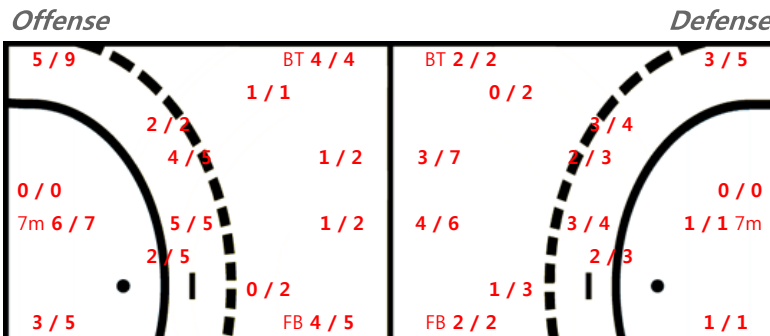

[제73회 전국종별선수권대회(고등부)]

Shot Distribution

Referees : 이은하 / 이가을

2018.04.26 15:20 김천실내체육관

MVP :

경남체육고등학교 30 ^{12:12}/_{18:11} 23 일신여자고등학교

경남체육고등학교

Players Goals / Shots

12 김수현		
0 / 0	0 / 0	0 / 0
0 / 0	0 / 0	0 / 0
0 / 0	0 / 0	0 / 0

13 정현희		
1 / 2	1 / 1	1 / 1
2 / 2	0 / 0	0 / 0
0 / 0	0 / 0	4 / 4

17 박지원		
0 / 0	0 / 0	0 / 0
0 / 0	0 / 0	0 / 0
0 / 0	0 / 0	0 / 0

18 연혜지		
0 / 0	0 / 0	0 / 0
0 / 0	0 / 0	0 / 0
0 / 0	0 / 0	0 / 0

19 윤예진		
2 / 2	0 / 0	0 / 0
3 / 4	0 / 0	1 / 1
1 / 1	0 / 0	1 / 2

Post: 2

21 정은솔		
1 / 1	0 / 0	1 / 1
0 / 0	0 / 0	1 / 1
1 / 1	0 / 0	0 / 0

22 안슬비		
0 / 0	0 / 1	0 / 0
0 / 0	0 / 0	0 / 0
0 / 0	0 / 0	0 / 0

23 신다빈		
1 / 1	0 / 0	0 / 0
0 / 0	0 / 0	0 / 1
0 / 0	0 / 1	1 / 1

24 전유주		
0 / 0	0 / 0	1 / 1
0 / 0	0 / 0	2 / 5
0 / 0	0 / 0	2 / 3

27 노희경		
0 / 0	0 / 0	0 / 0
0 / 0	0 / 0	0 / 1
1 / 1	0 / 0	1 / 2

Missed: 1

Team Goals / Shots

Team		
5 / 6	1 / 2	3 / 3
5 / 6	0 / 0	4 / 9
3 / 3	0 / 1	9 / 12

Missed: 1 Post: 2

Goalkeepers Goals / Shots

16 이가을		
1 / 6	3 / 3	0 / 4
0 / 2	0 / 0	0 / 4
2 / 9	1 / 2	3 / 3

2Min	2 Minute Suspensions	AS	Assists	BS	Block Shots	BT	Breakthroughs	RB	Rebound
DR	Disqualification with report	RC	Red cards	FB	Fast Breaks	G/S	Goals/Shots	BD	Blocked
S/S	Saves/Shots	YC	Yellow Cards	ST	Steals	TF	Technical Faults	%	Efficiency