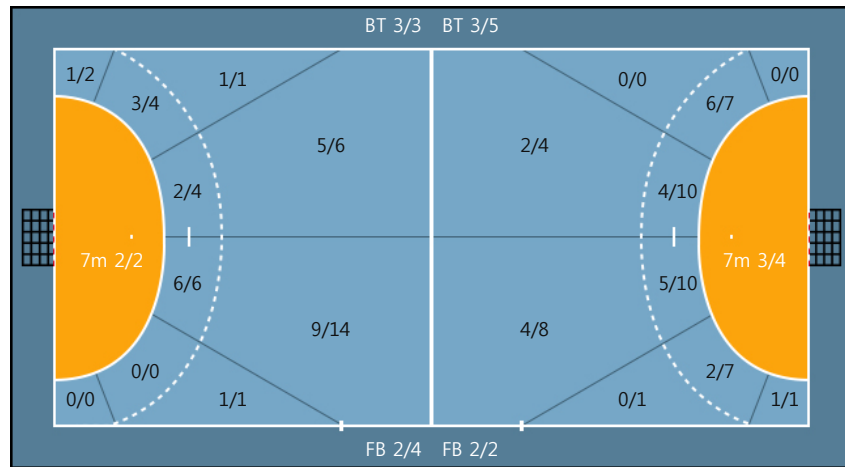

Defense

Goalkeepers
Goals / Shots

16. 서정현		
4/8	0/1	4/5
1/3	0/0	0/0
8/12	2/3	8/10

2Min	2 Minute Suspensions	AS	Assists	BS	Block Shots	BT	Breakthroughs	RB	Rebound
DR	Disqualification with report	RC	Red cards	FB	Fast Breaks	G/S	Goals/Shots	BD	Blocked
S/S	Saves/Shots	YC	Yellow cards	ST	Steals	TF	Technical Faults	%	Efficiency