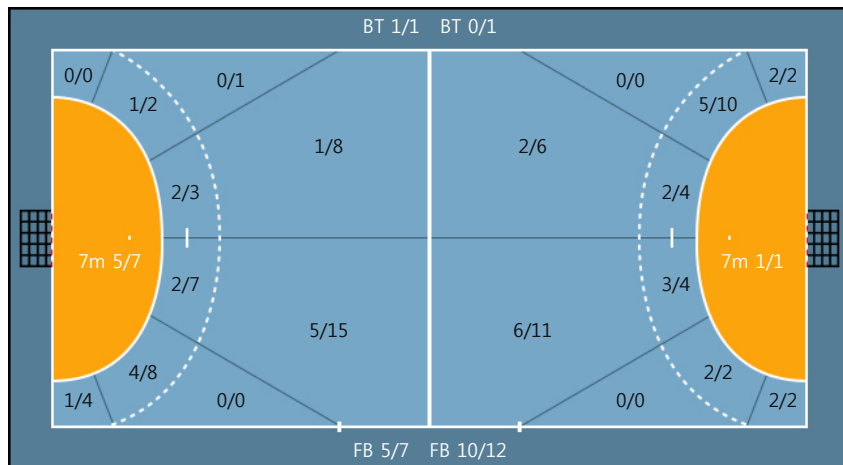

88. 고현서		
0/0	0/0	0/0
0/0	0/0	0/0
0/0	0/0	0/0

99. 한수빈		
0/0	0/0	0/0
0/0	0/0	0/0
0/0	0/0	0/0

Team
Goals / Shots

Team		
3/8	0/0	1/3
2/4	0/0	1/2
7/14	0/0	7/11

Missed: 4 Post: 9 Blocked: 0

Offense

Defense

Goalkeepers
Goals / Shots