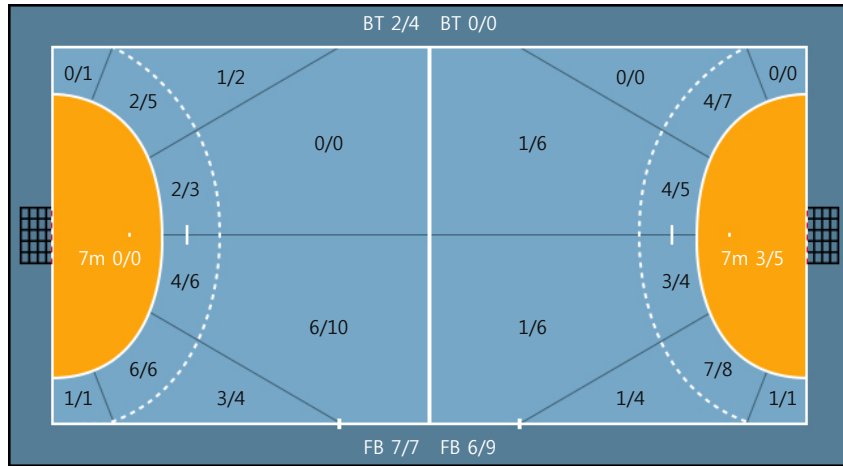

[제 15회 태백산기전국종합대회(고등부)]

Shot Distribution

2018. 07. 14 15:20 고원체육관

Referees : 김민경 / 박현진
Technical officer : 권오형 / 김재용
MVP : -

고려대학교사범대학부속고등학교 25   9 : 13   **25**   **청주공업고등학교**
고려대학교사범대학부속고등학교   16 : 12

Players
Goals / Shots

2. 신준용		
0/0	0/0	1/1
0/1	0/0	0/0
0/0	0/0	0/0

9. 최원준		
0/0	0/0	0/0
1/1	0/0	0/0
1/1	0/0	0/0

Post: 1

10. 김기유		
0/0	1/1	1/1
1/1	0/0	0/0
0/0	1/1	1/1

12. 정우영		
0/0	0/0	0/0
0/0	0/0	0/0
0/0	0/0	0/0

13. 정근영		
0/0	0/0	0/0
0/0	0/0	0/0
2/2	0/0	0/0

Post: 1

15. 김민조		
0/0	0/0	1/2
0/0	0/0	0/0
0/0	0/0	0/0

Missed: 1

16. 김승찬		
0/0	0/0	0/0
0/0	0/0	0/0
0/0	0/0	0/0

20. 변서준		
2/3	0/0	4/4
0/0	0/0	1/1
1/2	0/0	1/1

Missed: 1

23. 신주용		
1/1	0/0	2/2
0/0	0/0	0/1
1/2	0/0	1/2

Missed: 1 Post: 1

Team
Goals / Shots

Team		
3/4	1/1	9/10
2/3	0/0	1/2
5/7	1/1	3/4

Missed: 3 Post: 3 Blocked: 0

Offense

Defense

Goalkeepers
Goals / Shots

12. 정우영		
6/8	0/0	6/6
0/1	0/0	1/5
5/7	1/1	6/9

2Min	2 Minute Suspensions	AS	Assists	BS	Block Shots	BT	Breakthroughs	RB	Rebound
DR	Disqualification with report	RC	Red cards	FB	Fast Breaks	G/S	Goals/Shots	BD	Blocked
S/S	Saves/Shots	YC	Yellow cards	ST	Steals	TF	Technical Faults	%	Efficiency