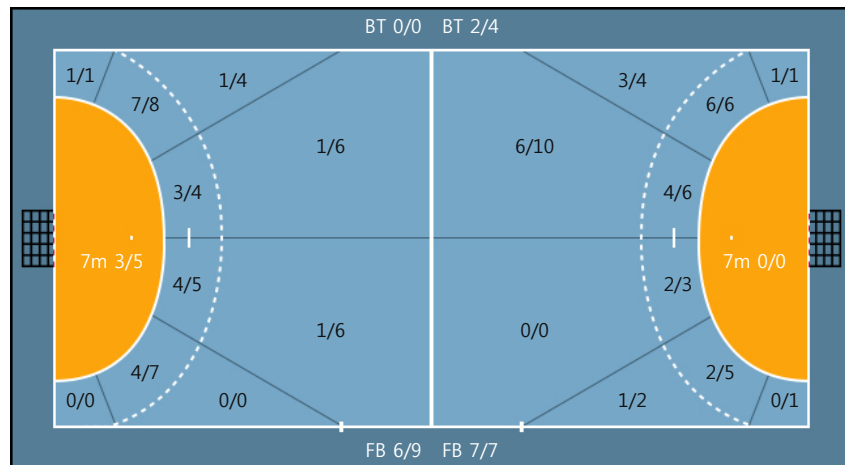

[제 15회 태백산기전국종합대회(고등부)]

Shot Distribution

2018. 07. 14 15:20 고원체육관

Referees : 김민경 / 박현진
Technical officer : 권오형 / 김재용
MVP : -

고려대학교사범대학부속고등학교 25   9 : 13   25   청주공업고등학교
청주공업고등학교   16 : 12

Players
Goals / Shots

2. 강덕진		
1/2	0/0	0/0
0/0	0/0	1/1
0/1	0/0	1/4

Missed: 1 Post: 1

3. 박재원		
2/2	0/0	1/1
0/0	0/0	0/0
3/4	1/1	2/2

Post: 1

6. 김정수		
0/0	0/0	0/0
0/0	0/0	0/0
0/0	0/0	0/0

9. 윤성현		
0/0	0/0	0/0
0/0	0/0	0/0
0/0	0/0	0/0

10. 서수석		
0/0	0/0	2/2
0/0	0/0	0/1
0/0	0/0	1/1

Missed: 2

11. 정은재		
1/1	0/0	0/0
0/0	0/0	0/2
0/0	0/0	0/0

Missed: 1

13. 김재교		
0/0	0/0	0/0
0/0	0/0	0/0
0/0	0/0	0/0

Missed: 1

16. 현승용		
0/0	0/0	0/0
0/0	0/0	0/0
0/0	0/0	0/0

23. 오민석		
0/0	0/0	0/0
0/0	0/0	0/0
0/0	0/0	0/0

25. 황지훈		
2/2	0/0	2/2
0/0	0/0	0/1
2/2	0/0	1/1

Missed: 1

77. 현승화		
0/1	0/0	1/1
0/1	0/0	0/0
0/0	0/0	1/1

Missed: 1

79. 이대한		
0/0	0/0	0/0
0/0	0/0	0/0
0/0	0/0	0/0

99. 오진성		
0/0	0/0	0/0
0/0	0/0	0/0
0/0	0/0	0/0

Team
Goals / Shots

Team		
6/8	0/0	6/6
0/1	0/0	1/5
5/7	1/1	6/9

Missed: 7 Post: 2 Blocked: 0

Offense

Defense

Goalkeepers
Goals / Shots

16. 현승용		
3/4	1/1	9/10
2/3	0/0	1/2
5/7	1/1	3/4

2Min	2 Minute Suspensions	AS	Assists	BS	Block Shots	BT	Breakthroughs	RB	Rebound
DR	Disqualification with report	RC	Red cards	FB	Fast Breaks	G/S	Goals/Shots	BD	Blocked
S/S	Saves/Shots	YC	Yellow cards	ST	Steals	TF	Technical Faults	%	Efficiency