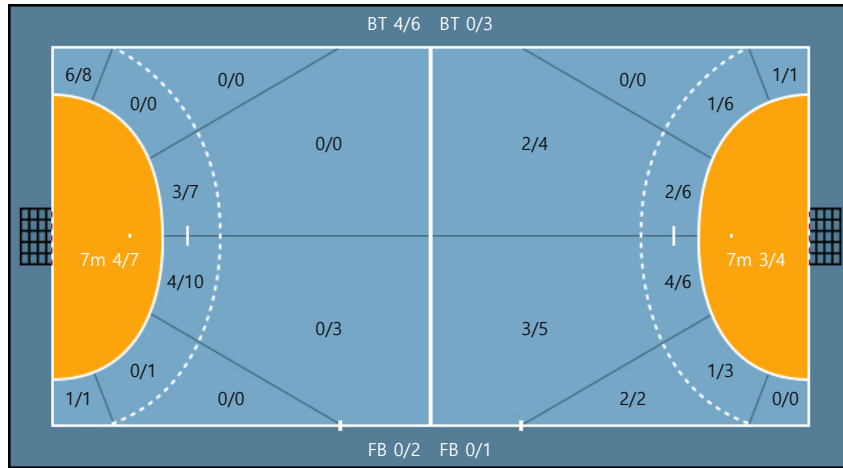

[제 15회 태백산기전국종합대회(중등부)]

Referees : 이형철 / 조용현
Technical officer : 이상효 / 장면호
MVP : -

Shot Distribution

2018. 07. 14 10:00 황지정산고체육관

휘경여자중학교 18 10 : 8 19 동방여자중학교
8 : 11

휘경여자중학교

Players
Goals / Shots

7. 박수정		
1/1	0/0	0/0
0/0	0/0	0/1
1/1	0/0	0/0

Post: 1

9. 신서연		
0/0	0/0	1/1
0/0	0/0	0/0
0/0	0/0	0/0

Post: 2

12. 도현경		
0/0	0/0	0/0
0/0	0/0	0/0
0/0	0/0	0/0

13. 정은유		
2/3	1/1	1/2
0/0	0/0	0/0
2/2	0/0	0/0

14. 신예원		
1/1	0/0	0/0
0/1	0/0	0/0
0/0	0/0	0/0

15. 김지우		
0/0	0/0	0/0
0/0	0/0	0/0
0/0	0/0	0/0

18. 김연제		
0/0	0/0	0/0
0/0	0/0	0/0
1/1	0/1	0/1

Missed: 1 Post: 1 Blocked: 1

19. 김연우		
1/2	0/0	3/3
0/0	0/0	1/1
0/1	0/0	2/4

Missed: 3 Post: 1

Team
Goals / Shots

Team		
5/7	1/1	5/6
0/1	0/0	1/2
4/5	0/1	2/5

Missed: 4 Post: 5 Blocked: 1

Offense

Defense

Goalkeepers
Goals / Shots

12. 도현경		
2/2	1/1	4/6
4/4	0/0	2/2
2/7	3/4	1/3

2Min	2 Minute Suspensions	AS	Assists	BS	Block Shots	BT	Breakthroughs	RB	Rebound
DR	Disqualification with report	RC	Red cards	FB	Fast Breaks	G/S	Goals/Shots	BD	Blocked
S/S	Saves/Shots	YC	Yellow cards	ST	Steals	TF	Technical Faults	%	Efficiency