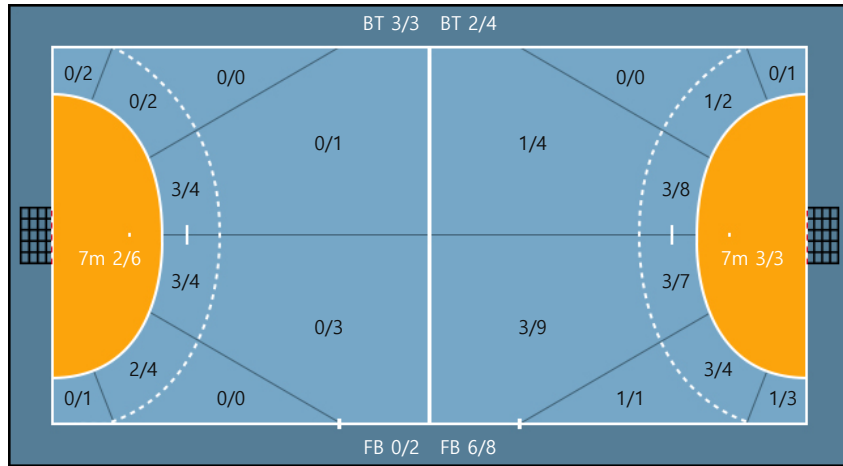

[제 15회 태백산기전국종합대회(중등부)]

Shot Distribution

2018. 07. 14 12:20 황지정산고체육관

Referees : 이은하 / 이가을
Technical officer : 장면호 / 이상효
MVP : -

정신여자중학교 10   4 : 14   20   만성중학교
6 : 6

Players
Goals / Shots

1. 권다인		
0/0	0/0	0/0
0/0	0/0	0/0
0/0	0/0	0/0

2. 우은채		
0/0	0/0	0/0
0/0	0/0	0/0
0/0	0/0	0/0

7. 신제나		
0/0	0/0	0/0
0/0	0/0	0/0
0/0	0/0	0/0

9. 강다연		
0/0	0/0	0/0
0/0	0/0	0/0
0/0	0/1	1/2

10. 유현정		
0/0	0/0	0/0
0/0	0/0	0/0
0/0	0/0	2/2

Missed: 1

12. 김나림		
0/0	0/0	0/1
0/0	0/0	0/0
0/1	0/0	0/0

Missed: 1 Post: 1

20. 유현욱		
1/3	0/0	1/1
0/0	0/0	1/1
1/1	0/1	1/1

Post: 4 Blocked: 4

22. 이수정		
0/1	0/0	0/0
0/0	0/0	0/1
0/0	0/0	2/2

Missed: 1 Blocked: 1

Team
Goals / Shots

Team		
1/4	0/0	1/2
0/0	0/0	1/2
1/2	0/2	6/7

Missed: 3 Post: 5 Blocked: 5

Offense

Defense

Goalkeepers
Goals / Shots

1. 권다인		
4/8	0/1	1/2
2/4	0/0	3/4
5/7	0/0	5/8

2Min	2 Minute Suspensions	AS	Assists	BS	Block Shots	BT	Breakthroughs	RB	Rebound
DR	Disqualification with report	RC	Red cards	FB	Fast Breaks	G/S	Goals/Shots	BD	Blocked
S/S	Saves/Shots	YC	Yellow cards	ST	Steals	TF	Technical Faults	%	Efficiency