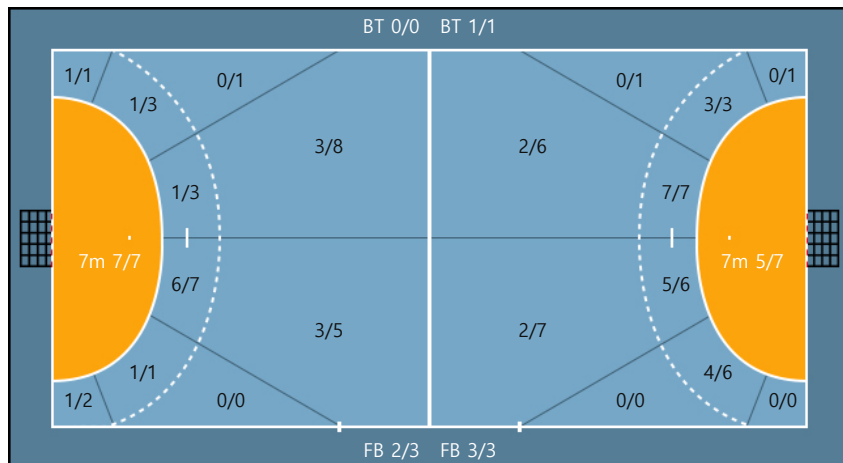

[제 15회 태백산기전국종합대회(고등부)]

Shot Distribution

2018. 07. 15 11:20 고원체육관

Referees : 김도연 / 박현진
Technical officer : 강태구 / 장인익
MVP : -

대구체육고등학교 24   12 : 14   **28**   **휘경여자고등학교**
대구체육고등학교   12 : 14

Players
Goals / Shots

5. 김경민		
0/0	0/0	2/2
0/0	0/0	0/0
0/1	0/0	0/0

9. 오채영		
0/0	0/0	0/0
0/0	0/0	0/0
0/0	0/0	0/0

11. 이수진		
0/0	0/0	3/3
0/0	0/0	0/0
7/8	0/0	1/1

13. 김서연		
0/0	0/0	0/0
0/0	0/0	0/0
0/0	0/0	0/0

14. 오예진		
1/1	0/0	0/0
0/1	0/0	0/0
0/0	0/0	0/0

Post: 1

16. 유선아		
0/0	0/0	0/0
0/0	0/0	0/0
0/0	0/0	0/0

17. 이예진		
0/0	0/0	0/0
0/0	0/0	0/0
0/0	0/0	0/0

19. 최은진		
0/0	0/0	0/0
0/0	0/0	0/0
0/0	0/0	0/0

21. 유태린		
0/2	0/0	1/1
0/0	0/0	0/1
4/5	0/0	0/0

23. 이혜원		
0/0	0/0	0/0
0/0	0/0	0/0
0/0	0/0	0/0

Missed: 1 Post: 1

27. 진의령		
1/1	0/0	0/0
0/1	0/0	0/0
3/5	0/0	1/1

Post: 1

Team
Goals / Shots

Team		
2/4	0/0	6/6
0/2	0/0	0/1
14/19	0/0	2/2

Missed: 1 Post: 3 Blocked: 0

Offense

Defense

Goalkeepers
Goals / Shots

16. 유선아		
1/2	0/0	5/5
1/3	0/0	3/3
7/9	0/1	11/15

2Min	2 Minute Suspensions	AS	Assists	BS	Block Shots	BT	Breakthroughs	RB	Rebound
DR	Disqualification with report	RC	Red cards	FB	Fast Breaks	G/S	Goals/Shots	BD	Blocked
S/S	Saves/Shots	YC	Yellow cards	ST	Steals	TF	Technical Faults	%	Efficiency