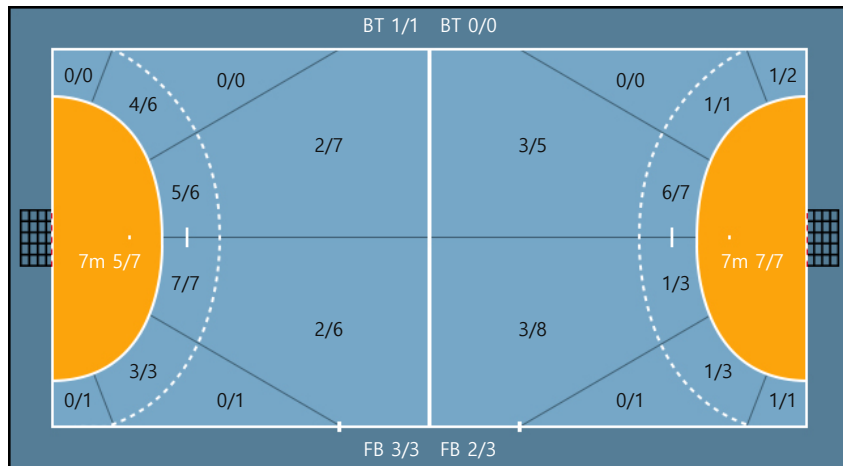

[제 15회 태백산기전국종합대회(고등부)]

Shot Distribution

2018. 07. 15 11:20 고원체육관

Referees : 김도연 / 박현진
Technical officer : 강태구 / 장인익
MVP : -

대구체육고등학교 24   12 : 14   **28**   **휘경여자고등학교**
휘경여자고등학교   12 : 14

Players
Goals / Shots

1. 유경희		
0/0	0/0	0/0
0/0	0/0	0/0
0/0	0/0	0/0

4. 이준희		
0/0	0/0	0/0
0/0	0/0	0/0
0/0	0/0	0/0

7. 박소영		
0/0	0/0	0/0
0/0	0/0	0/0
0/0	0/0	0/0

9. 백민희		
0/0	0/0	0/0
0/0	0/0	1/1
0/0	0/0	0/0

12. 박은채		
0/0	0/0	0/0
0/0	0/0	0/0
0/0	0/0	0/0

13. 박지영		
1/1	0/0	1/1
0/0	0/0	0/0
1/1	0/0	1/1

14. 박지호		
0/0	0/0	0/0
0/1	0/0	1/1
2/2	0/0	4/5

16. 조수현		
0/0	0/0	0/0
0/0	0/0	0/0
0/0	0/0	0/0

17. 김민정		
0/1	0/0	1/1
0/0	0/0	0/0
2/2	0/0	1/3

18. 박선영		
0/0	0/0	2/2
1/2	0/0	1/1
2/4	0/1	5/6

Missed: 1 Post: 2

Missed: 1 Post: 1

20. 황유선		
0/0	0/0	1/1
0/0	0/0	0/0
0/0	0/0	0/0

Post: 1

Team
Goals / Shots

Team		
1/2	0/0	5/5
1/3	0/0	3/3
7/9	0/1	11/15

Missed: 2 Post: 4 Blocked: 0

Offense

Defense

Goalkeepers
Goals / Shots

1. 유경희		
0/0	0/0	1/1
0/1	0/0	0/0
1/2	0/0	0/0

16. 조수현		
2/4	0/0	5/5
0/1	0/0	0/1
13/17	0/0	2/2

2Min	2 Minute Suspensions	AS	Assists	BS	Block Shots	BT	Breakthroughs	RB	Rebound
DR	Disqualification with report	RC	Red cards	FB	Fast Breaks	G/S	Goals/Shots	BD	Blocked
S/S	Saves/Shots	YC	Yellow cards	ST	Steals	TF	Technical Faults	%	Efficiency