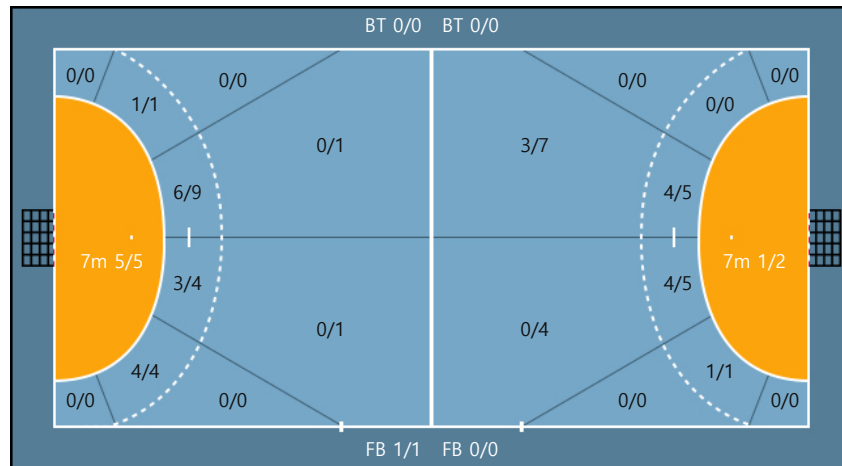

Missed: 2 Post: 2 Blocked: 0

Offense

Defense

Goalkeepers

Goals / Shots

12. 김미소		
5/5	0/1	4/7
1/2	0/0	2/2
1/1	0/0	1/2

2Min	2 Minute Suspensions	AS	Assists	BS	Block Shots	BT	Breakthroughs	RB	Rebound
DR	Disqualification with report	RC	Red cards	FB	Fast Breaks	G/S	Goals/Shots	BD	Blocked
S/S	Saves/Shots	YC	Yellow cards	ST	Steals	TF	Technical Faults	%	Efficiency