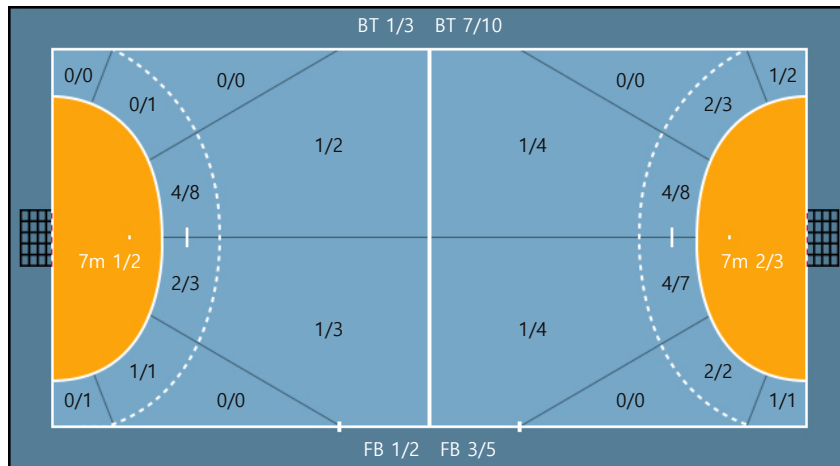

[제 15회 태백산기전국종합대회(중등부)]

Referees : 지승현 / 정진영

Technical officer : 김재용 / 오세일

MVP : -

Shot Distribution

2018. 07. 15 11:10 황지정산고체육관

정일여자중학교 10   7 : 10   **19**   **황지여자중학교**

정일여자중학교

Players

Goals / Shots

7. 오상미		
0/0	0/0	0/0
0/0	0/0	0/0
0/0	0/0	0/0

8. 이상미		
0/1	0/0	0/0
1/1	0/0	0/0
0/0	0/0	0/0

9. 이태은		
1/1	0/0	0/0
0/0	0/0	0/0
0/0	0/0	0/0

10. 박다운		
0/0	0/0	0/0
0/0	0/0	0/0
0/1	0/1	0/0

11. 조민서		
1/1	1/2	0/0
0/1	0/0	0/0
0/0	0/0	1/1

Missed: 1

14. 황수미		
1/1	0/0	0/0
1/1	0/0	0/0
1/1	0/1	0/0

Missed: 2 Post: 2 Blocked: 1

16. 김채현		
0/0	0/0	0/0
0/0	0/0	0/0
0/0	0/0	0/0

17. 김의진		
0/0	0/0	0/0
0/0	0/0	0/0
0/0	0/0	0/0

18. 박새롬		
1/1	0/0	1/1
0/0	0/0	0/0
0/0	0/0	0/0

20. 문채린		
0/0	0/0	0/0
0/0	0/0	0/0
0/0	0/0	0/0

23. 박신희		
0/0	0/0	0/0
0/0	0/0	0/0
0/0	0/0	0/0

Team

Goals / Shots

Team		
4/5	1/2	1/1
2/3	0/0	0/0
1/2	0/2	1/1

Missed: 3 Post: 2 Blocked: 1

Offense

Defense

Goalkeepers

Goals / Shots

16. 김채현		
4/4	0/0	1/3
4/5	0/0	1/3
1/3	5/6	3/4

2Min	2 Minute Suspensions	AS	Assists	BS	Block Shots	BT	Breakthroughs	RB	Rebound
DR	Disqualification with report	RC	Red cards	FB	Fast Breaks	G/S	Goals/Shots	BD	Blocked
S/S	Saves/Shots	YC	Yellow cards	ST	Steals	TF	Technical Faults	%	Efficiency