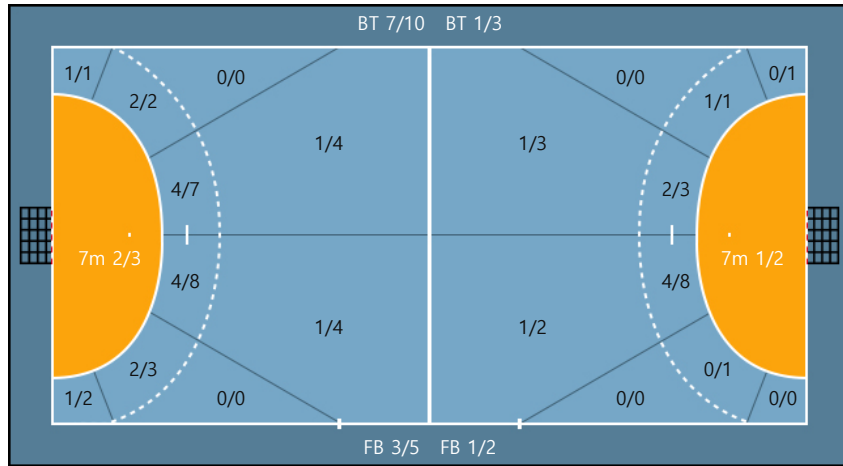

[제 15회 태백산기전국종합대회(중등부)]

Referees : 지승현 / 정진영

Technical officer : 김재용 / 오세일

MVP : -

Shot Distribution

2018. 07. 15 11:10 황지정산고체육관

정일여자중학교 10   7 : 10   **19**   **황지여자중학교**

황지여자중학교

Players

Goals / Shots

7. 김이안		
0/0	0/0	0/0
0/0	0/0	0/0
0/0	2/3	0/0

10. 김민서		
2/2	0/0	1/2
1/2	0/0	0/0
0/1	0/0	1/1

11. 권아람		
1/1	0/0	0/0
0/0	0/0	0/0
0/0	0/0	1/1

13. 이연승		
1/1	0/0	0/0
0/0	0/0	0/2
1/2	1/1	1/2

14. 김은영		
0/0	0/0	0/0
0/0	0/0	0/0
0/0	0/0	0/0

Missed: 1 Post: 1 Blocked: 2

16. 장서연		
0/0	0/0	0/0
0/0	0/0	0/0
0/0	0/0	0/0

17. 신재연		
0/0	0/0	0/0
0/0	0/0	0/0
0/0	0/0	0/0

19. 김세진		
0/0	0/0	0/0
0/0	0/0	0/0
0/0	0/0	0/0

20. 지은혜		
0/0	0/0	0/1
3/3	0/0	1/1
0/0	1/1	0/0

21. 김소울		
0/0	0/0	0/0
0/0	0/0	0/0
0/0	1/1	0/0

Post: 1

Post: 1

Missed: 3

Team

Goals / Shots

Team		
4/4	0/0	1/3
4/5	0/0	1/3
1/3	5/6	3/4

Missed: 4 Post: 3 Blocked: 2

Offense

Defense

Goalkeepers

Goals / Shots

. 김채현		
1/1	0/0	0/0
0/0	0/0	0/0
0/0	0/0	0/0

16. 장서연		
3/4	1/2	1/1
2/3	0/0	0/0
1/2	0/2	1/1

2Min	2 Minute Suspensions	AS	Assists	BS	Block Shots	BT	Breakthroughs	RB	Rebound
DR	Disqualification with report	RC	Red cards	FB	Fast Breaks	G/S	Goals/Shots	BD	Blocked
S/S	Saves/Shots	YC	Yellow cards	ST	Steals	TF	Technical Faults	%	Efficiency