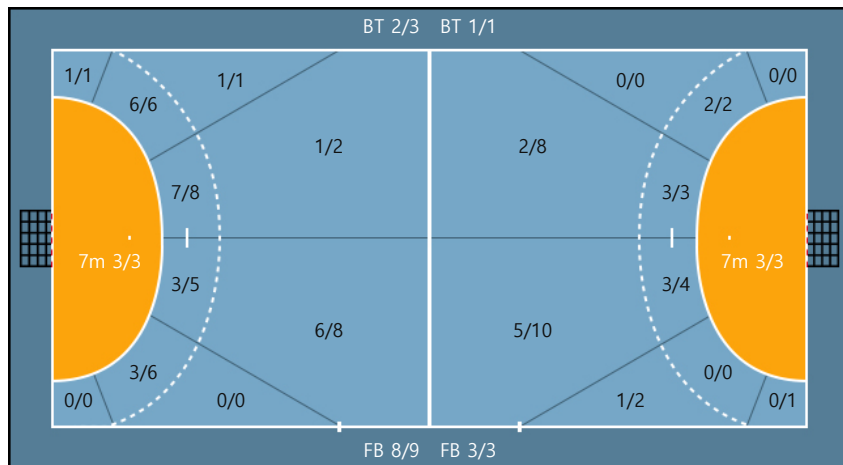

[제 15회 태백산기전국종합대회(고등부)]

Shot Distribution

2018. 07. 15 14:00 고원체육관

Referees : 강경택 / 지승현
Technical officer : 강태구 / 장인익
MVP : -

일신여자고등학교 31   16 : 8   **19**   **동방고등학교**
일신여자고등학교   15 : 11

Players
Goals / Shots

2. 신민희		
0/0	0/0	0/0
0/0	0/0	0/0
0/0	0/1	1/1

Missed: 1

7. 윤예빈		
1/1	0/0	0/0
0/0	0/0	0/0
0/0	0/0	0/0

11. 최한솔		
2/2	0/0	0/0
0/0	0/0	1/1
1/1	0/0	2/3

Post: 1

15. 이현아		
0/0	0/0	0/0
0/1	0/0	0/0
1/1	0/0	0/0

17. 연지현		
0/0	0/0	1/1
0/0	0/0	0/0
0/0	0/0	0/0

18. 황인선		
0/0	0/0	1/1
0/1	0/0	0/0
1/1	0/0	0/0

21. 구은미		
0/0	0/0	0/0
0/0	0/0	0/0
0/0	0/0	0/0

23. 최지해		
0/0	0/0	1/1
0/0	0/0	0/0
0/0	0/0	2/2

24. 신현진		
0/0	0/0	1/1
0/0	0/0	0/0
0/0	0/0	1/1

26. 김하경		
2/2	0/0	1/1
0/0	0/0	1/1
0/0	1/1	0/0

Missed: 1

27. 황인경		
0/0	0/0	0/0
0/0	0/0	0/0
1/1	0/0	1/1

Missed: 1

31. 윤주나		
0/0	0/0	0/0
0/0	0/0	0/0
0/0	0/0	0/0

33. 김한령		
0/0	0/0	1/1
0/0	0/0	0/0
1/1	0/0	0/0

Missed: 1

88. 고현서		
0/0	1/1	0/0
0/0	0/0	0/0
1/1	0/0	3/3

99. 한수빈		
0/0	0/0	0/0
0/0	0/0	0/0
0/0	0/0	0/0

Team
Goals / Shots

Team		
5/5	1/1	6/6
0/2	0/0	2/2
6/6	1/2	10/11

Missed: 4 Post: 1 Blocked: 0

Offense

Defense

Goalkeepers
Goals / Shots

99. 한수빈		
5/6	0/1	5/6
0/1	0/0	1/3
1/2	0/0	7/10

2Min	2 Minute Suspensions	AS	Assists	BS	Block Shots	BT	Breakthroughs	RB	Rebound
DR	Disqualification with report	RC	Red cards	FB	Fast Breaks	G/S	Goals/Shots	BD	Blocked
S/S	Saves/Shots	YC	Yellow cards	ST	Steals	TF	Technical Faults	%	Efficiency